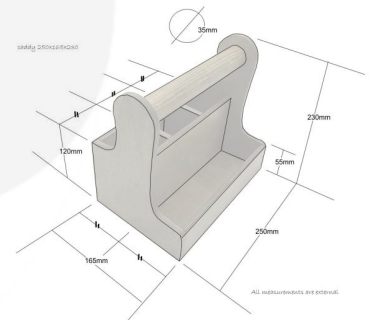

RUSTIC BROWN BLACKBOARD CUTLERY & CONDIMENT CADDY 250X165X230

SKU: CCUPLYBB250165230RB

£32.52 Excl. VAT

- Robust design - hardy for frequent use
- Multi functional - for both cutlery & condiments
- Front blackboard panel - label as you need
- Chunky 35mm handle - for even greater ease of use & comfort
- Range of finishes - match your designs
- Indoor or outdoor use - versatile to your needs

GALLERY IMAGES

RUSTIC BROWN BLACKBOARD CUTLERY & CONDIMENT CADDY 250X165X230

The Rustic Brown Blackboard Cutlery & Condiment Caddy 250x165x230 is ideal for restaurants, cafes and pubs. This rustic brown caddy is a larger size for extra capacity. It is invaluable for the table service of condiments, sauces and cutlery. The front panel is painted with a blackboard paint allowing you to label contents, add table numbers or even draw colourful images - you can make it truly yours.

It is also known as a blackboard table caddy or cutlery caddy. We have robustly designed the caddy for frequent use from 9mm ply. It has a 35mm diameter handle for greater ease of use and comfort. We recess the handle into the ply for greater strength. The caddy has a condiment well at 60mm depth and a taller well on the opposite side separated by a middle partition for supporting cutlery. The Cutlery well is subdivided into 3 equal compartments.

ADDITIONAL INFORMATION

Weight	0.9 kg
Dimensions	250 × 165 × 230 mm
Finish	Stained, Lacquered
Wood	Plywood
What it holds	Condiments, Cutlery
Compartments	4 Compartments
Options & Features	Blackboard Panel, Customisable
Handle	Integrated
Number of Tiers	2-Tiers
Colour	Rustic Brown