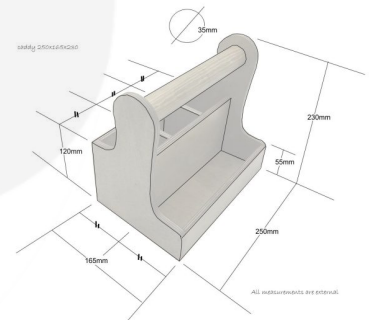

RUSTIC BROWN BLACKBOARD CUTLERY & CONDIMENT CADDY 250X165X230

SKU: CCUPLYBB250165230RB

£30.68 Excl. VAT

- Robust design - hardy for frequent use
- Multi functional - for both cutlery & condiments
- Front blackboard panel - label as you need
- Chunky 35mm handle - for even greater ease of use & comfort
- Range of finishes - match your designs
- Indoor or outdoor use - versatile to your needs

GALLERY IMAGES

RUSTIC BROWN BLACKBOARD CUTLERY & CONDIMENT CADDY 250X165X230

The Rustic Brown Blackboard Cutlery & Condiment Caddy 250x165x230 is ideal for restaurants, cafes and pubs. This rustic brown caddy is a larger size for extra capacity. It is invaluable for the table service of condiments, sauces and cutlery. The front panel is painted with a blackboard paint allowing you to label contents, add table numbers or even draw colourful images - you can make it truly yours.

It is also known as a blackboard table caddy or cutlery caddy. We have robustly designed the caddy for frequent use from 9mm ply. It has a 35mm diameter handle for greater ease of use and comfort. We recess the handle into the ply for greater strength. The caddy has a condiment well at 60mm depth and a taller well on the opposite side separated by a middle partition for supporting cutlery. The Cutlery well is subdivided into 3 equal compartments.

ADDITIONAL INFORMATION

Weight	0.9 kg
Dimensions	250 × 165 × 230 mm
Finish	Stained, Lacquered
Wood	Plywood
What it holds	Condiments, Cutlery
Compartments	4 Compartments
Options & Features	Blackboard Panel, Customisable
Handle	Integrated
Number of Tiers	2-Tiers
Colour	Rustic Brown