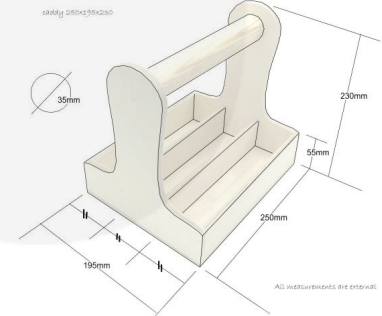

## **RUSTIC BROWN CUTLERY CADDY 250X195X230**

**SKU: CUPLY250195230RB**

**£25.47 Excl. VAT**

- Robust design - hardy for frequent use
- Multi functional - for both cutlery & condiments
- Chunky 35mm handle - for even greater ease of use & comfort
- Range of finishes - match your designs
- Indoor or outdoor use - versatile to your needs

## RUSTIC BROWN CUTLERY CADDY 250X195X230

The Rustic Brown Cutlery Caddy 250x195x230 is ideal for restaurants, cafes and pubs. It is invaluable for the table service of condiments, sauces and cutlery.

It is also known as a silverware caddy or cutlery holder could also be used as a utensil caddy. We have robustly designed the rustic brown caddy for frequent use from 9mm ply. It has a 35mm diameter handle for greater ease of use and comfort. We recess the handle into the ply for greater strength. The caddy has 3 cutlery wells at 55mm depth.

### ADDITIONAL INFORMATION

<b>Weight</b>	0.9 kg
<b>Dimensions</b>	250 × 165 × 230 mm
<b>Finish</b>	Stained, Lacquered
<b>Wood</b>	Plywood
<b>Options &amp; Features</b>	Customisable
<b>Handle</b>	Integrated
<b>Colour</b>	Rustic Brown