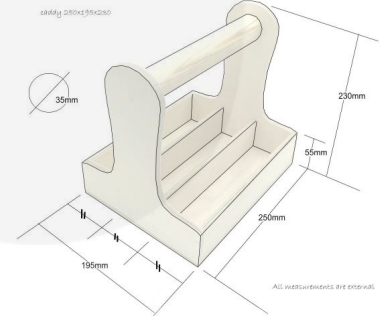

GALLERY IMAGES

RUSTIC BROWN CUTLERY CADDY 250X195X230

The Rustic Brown Cutlery Caddy 250x195x230 is ideal for restaurants, cafes and pubs. It is invaluable for the table service of condiments, sauces and cutlery.

It is also known as a silverware caddy or cutlery holder could also be used as a utensil caddy. We have robustly designed the rustic brown caddy for frequent use from 9mm ply. It has a 35mm diameter handle for greater ease of use and comfort. We recess the handle into the ply for greater strength. The caddy has 3 cutlery wells at 55mm depth.

It's great for both indoor and outdoor use.

Available in a selection of rustic finishes this caddy will match your environment.

[See our full range of caddies here](#)

ADDITIONAL INFORMATION

Weight	0.9 kg
Dimensions	250 × 165 × 230 mm
Finish	Stained, Lacquered
Wood	Plywood
Options & Features	Customisable
Handle	Integrated
Colour	Rustic Brown