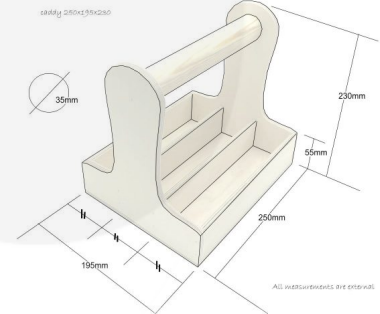

GALLERY IMAGES

RUSTIC BROWN CUTLERY CADDY 250X195X230

The Rustic Brown Cutlery Caddy 250x195x230 is ideal for restaurants, cafes and pubs. It is invaluable for the table service of condiments, sauces and cutlery.

It is also known as a silverware caddy or cutlery holder could also be used as a utensil caddy. We have robustly designed the rustic brown caddy for frequent use from 9mm ply. It has a 35mm diameter handle for greater ease of use and comfort. We recess the handle into the ply for greater strength. The caddy has 3 cutlery wells at 55mm depth.

It's great for both indoor and outdoor use.

Available in a selection of rustic finishes this caddy will match your environment.

[See our full range of caddies here](#)

ADDITIONAL INFORMATION

Weight	0.9 kg
Dimensions	250 × 165 × 230 mm
Finish	Stained, Lacquered
Wood	Plywood
Options & Features	Customisable
Handle	Integrated
Colour	Rustic Brown