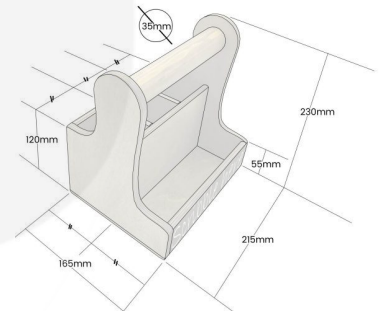

### GALLERY IMAGES

Ply Cutlery & Condiment Caddy | 215x165x230

## RUSTIC BROWN CUTLERY & CONDIMENT CADDY 215X165X230

The Rustic Brown Cutlery & Condiment Caddy 215x165x230 is ideal for restaurants, cafes and pubs. It is invaluable for the table service of condiments, sauces and cutlery.

It is also known as a table caddy or cutlery caddy. We have robustly designed the caddy for frequent use from 9mm ply. It has a 35mm diameter handle for greater ease of use and comfort. We recess the handle into the ply for greater strength. The caddy has a condiment well at 60mm depth and a taller well on the opposite side separated by a middle partition for supporting cutlery. The Cutlery well is subdivided into 3 equal compartments.

### ADDITIONAL INFORMATION

<b>Weight</b>	0.9 kg
<b>Dimensions</b>	215 × 165 × 230 mm
<b>Colour</b>	Rustic Brown
<b>Finish</b>	Stained, Lacquered
<b>Wood</b>	Plywood
<b>Options &amp; Features</b>	Customisable
<b>Handle</b>	Integrated