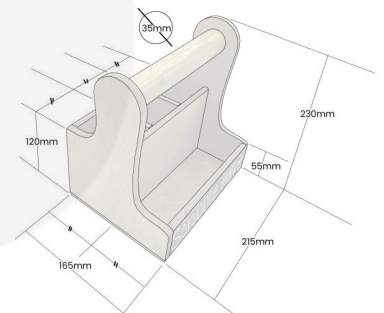

GALLERY IMAGES

Ply Cutlery & Condiment Caddy | 215x165x230

RUSTIC BROWN CUTLERY & CONDIMENT CADDY 215X165X230

The Rustic Brown Cutlery & Condiment Caddy 215x165x230 is ideal for restaurants, cafes and pubs. It is invaluable for the table service of condiments, sauces and cutlery.

It is also known as a table caddy or cutlery caddy. We have robustly designed the caddy for frequent use from 9mm ply. It has a 35mm diameter handle for greater ease of use and comfort. We recess the handle into the ply for greater strength. The caddy has a condiment well at 60mm depth and a taller well on the opposite side separated by a middle partition for supporting cutlery. The Cutlery well is subdivided into 3 equal compartments.

ADDITIONAL INFORMATION

Weight	0.9 kg
Dimensions	215 × 165 × 230 mm
Colour	Rustic Brown
Finish	Stained, Lacquered
Wood	Plywood
Options & Features	Customisable
Handle	Integrated