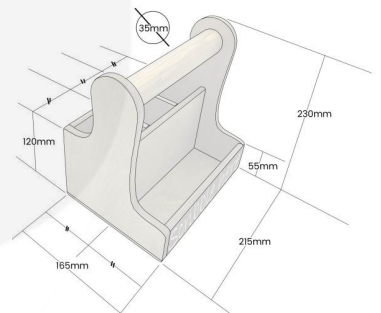

GALLERY IMAGES

Ply Cutlery & Condiment Caddy | 215x165x230

RUSTIC BROWN CUTLERY & CONDIMENT CADDY 215X165X230

The Rustic Brown Cutlery & Condiment Caddy 215x165x230 is ideal for restaurants, cafes and pubs. It is invaluable for the table service of condiments, sauces and cutlery.

It is also known as a table caddy or cutlery caddy. We have robustly designed the caddy for frequent use from 9mm ply. It has a 35mm diameter handle for greater ease of use and comfort. We recess the handle into the ply for greater strength. The caddy has a condiment well at 60mm depth and a taller well on the opposite side separated by a middle partition for supporting cutlery. The Cutlery well is subdivided into 3 equal compartments.

ADDITIONAL INFORMATION

| | |
|-------------------------------|--------------------|
| Weight | 0.9 kg |
| Dimensions | 215 × 165 × 230 mm |
| Colour | Rustic Brown |
| Finish | Stained, Lacquered |
| Wood | Plywood |
| Options & Features | Customisable |
| Handle | Integrated |