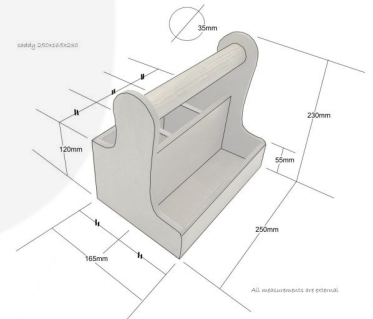

RUSTIC BROWN CUTLERY & CONDIMENT CADDY 250X165X230

SKU: CCUPLY250165230RB

£28.01 Excl. VAT

- Robust design - hardy for frequent use
- Multi functional - for both cutlery & condiments
- Chunky 35mm handle - for even greater ease of use & comfort
- Range of finishes - match your designs
- Indoor or outdoor use - versatile to your needs

GALLERY IMAGES

RUSTIC BROWN CUTLERY & CONDIMENT CADDY 250X165X230

The Rustic Brown Cutlery & Condiment Caddy 250x165x230 is ideal for restaurants, cafes and pubs. This is a large rustic brown caddy for extra capacity. It is invaluable for the table service of condiments, sauces and cutlery.

It is also known as a table caddy or cutlery caddy. We have robustly designed the caddy for frequent use from 9mm ply. It has a 35mm diameter handle for greater ease of use and comfort. We recess the handle into the ply for greater strength. The caddy has a condiment well at 60mm depth and a taller well on the opposite side separated by a middle partition for supporting cutlery. The Cutlery well is subdivided into 3 equal compartments.

[See our full range of caddies here](#)

ADDITIONAL INFORMATION

Weight	0.9 kg
Dimensions	250 × 165 × 230 mm
Finish	Stained, Lacquered
Colour	Rustic Brown
Wood	Plywood
Options & Features	Customisable
Handle	Integrated