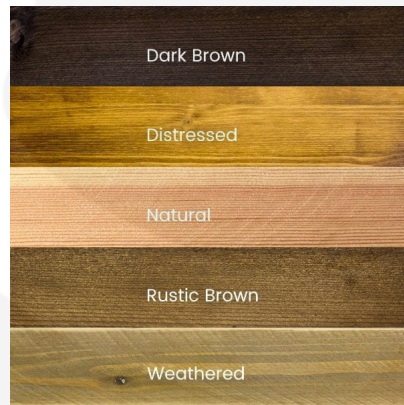

RUSTIC BROWN DISTRESSED PINE MILKING STOOL 290DX140

SKU: MSPIN290140RB-DIS

£51.95 Excl. VAT

The Rustic Brown Distressed 140mm Pine Milking Stool is a great kitchen feature being used as either a display or a kitchen tidy.

- Other sizes available - build to your own design
- Classic look - catch your customers eye
- Selection of rustic wood finishes - match your style

GALLERY IMAGES

RUSTIC BROWN DISTRESSED PINE MILKING STOOL 290DX140

The Rustic Brown Distressed Pine Milking Stool 290Dx140 riser is an ideal way to present food in cafes and at the farmers market. It is the middle tier of a set of 3. They are perfect for display of cakes, pies, panini's and the like. Stained Pine Milking Stools can also be used in the home to preserve the fresh morning pastry or add more space and dimensions to your kitchen.

ADDITIONAL INFORMATION

Dimensions	290 × 140 mm
Finish	Stained, Distressed, Lacquered
Wood	Pine
Diameter	290mm
Colour	Rustic Brown