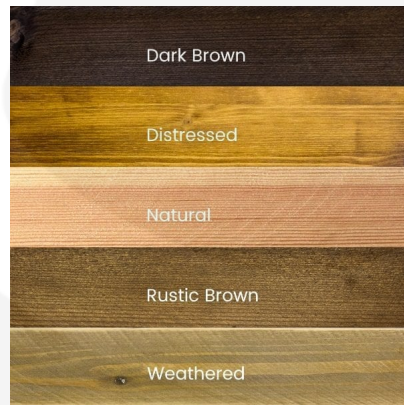

## **RUSTIC BROWN DISTRESSED PINE MILKING STOOL 290DX140**

**SKU:** MSPIN290140RB-DIS

**£51.95 Excl. VAT**

The Rustic Brown Distressed 140mm Pine Milking Stool is a great kitchen feature being used as either a display or a kitchen tidy.

- Other sizes available - build to your own design
- Classic look - catch your customers eye
- Selection of rustic wood finishes - match your style

## RUSTIC BROWN DISTRESSED PINE MILKING STOOL 290DX140

The Rustic Brown Distressed Pine Milking Stool 290Dx140 riser is an ideal way to present food in cafes and at the farmers market. It is the middle tier of a set of 3. They are perfect for display of cakes, pies, panini's and the like. Stained Pine Milking Stools can also be used in the home to preserve the fresh morning pastry or add more space and dimensions to your kitchen.

### ADDITIONAL INFORMATION

<b>Dimensions</b>	290 × 140 mm
<b>Finish</b>	Stained, Distressed, Lacquered
<b>Wood</b>	Pine
<b>Diameter</b>	290mm
<b>Colour</b>	Rustic Brown