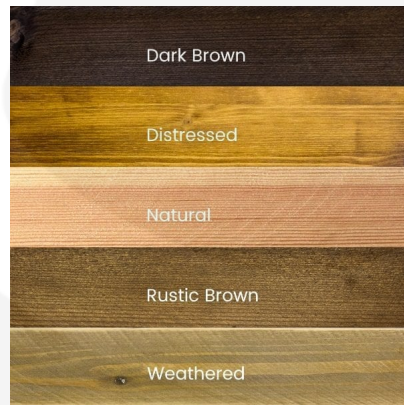

RUSTIC BROWN DISTRESSED PINE MILKING STOOL 290DX210

SKU: MSPIN290210RB-DIS

£54.08 Excl. VAT

The rustic Brown Distressed 210mm Pine Milking Stool is a great kitchen feature being used as either a display or a kitchen tidy.

- Other sizes available - build to your own design
- Classic look - catch your customers eye
- Selection of rustic wood finishes - match your style

GALLERY IMAGES

RUSTIC BROWN DISTRESSED PINE MILKING STOOL 290DX210

The Rustic Brown Distressed Pine Milking Stool 290Dx210 riser is an ideal way to present food in cafes and at the farmers market. They are perfect for display of cakes, pies, panini's and the like. Stained Pine Milking Stools can also be used in the home to preserve the fresh morning pastry or add more space and dimensions to your kitchen.

The Rustic Brown Distressed Pine Milking Stool is 290mm in diameter and available in 2 further sizes:

- [Medium 140mm Pine Milking Stool](#)
- [Small 70mm Pine Milking Stool](#)

ADDITIONAL INFORMATION

Dimensions	290 × 210 mm
Finish	Stained, Distressed, Lacquered
Wood	Pine
Diameter	290mm
Colour	Rustic Brown