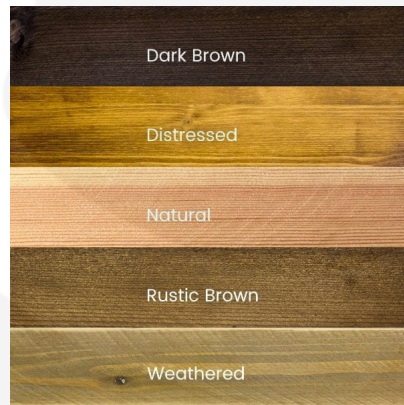

## **RUSTIC BROWN DISTRESSED PINE MILKING STOOL 290DX210**

**SKU:** MSPIN290210RB-DIS

**£54.08 Excl. VAT**

The rustic Brown Distressed 210mm Pine Milking Stool is a great kitchen feature being used as either a display or a kitchen tidy.

- Other sizes available - build to your own design
- Classic look - catch your customers eye
- Selection of rustic wood finishes - match your style

## RUSTIC BROWN DISTRESSED PINE MILKING STOOL 290DX210

The Rustic Brown Distressed Pine Milking Stool 290Dx210 riser is an ideal way to present food in cafes and at the farmers market. They are perfect for display of cakes, pies, panini's and the like. Stained Pine Milking Stools can also be used in the home to preserve the fresh morning pastry or add more space and dimensions to your kitchen.

### ADDITIONAL INFORMATION

<b>Dimensions</b>	290 × 210 mm
<b>Finish</b>	Stained, Distressed, Lacquered
<b>Wood</b>	Pine
<b>Diameter</b>	290mm
<b>Colour</b>	Rustic Brown