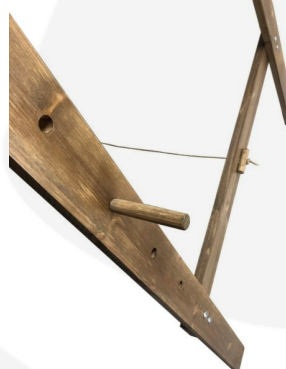

**RUSTIC BROWN PINE ARTIST EASEL  
1120X925X1900**

**SKU:** DSPIN11209251900EASELRB  
**£120.07 Excl. VAT**

- Sturdy design - for frequent use
- Easily collapsed - fast set up and set down
- Adjustable levels - to suit your needs
- Sustainable sources - great ecological credentials

## **RUSTIC BROWN PINE ARTIST EASEL 1120X925X1900**

An Artist Easel can be a great way for your business to stand out in a crowd. This large rustic brown pine Artist Easel stands 1.9m tall. We manufacture this easel from sustainably sourced solid pine and finish it in a rustic brown. This is a substantial easel which can be easily moved and adjusted to suit your requirements

It is hinged and can fold flat for stowing away. When flat its length is 1.95m. When stood up the rear leg is secured with a sisal cord. The cord is threaded through the frame onto wooden pegs which can be pulled to collapse the easel. This cord can then be used to secure the easel closed when packed. The cord can also be used to adjust the angle of the easel by shortening the distance between the front and back legs.

It can support quite a canvass or chalkboard on 2 solid wooden pegs. The height of these pegs can be adjusted at 9 different levels. This offers you a great deal of flexibility when putting your display together.