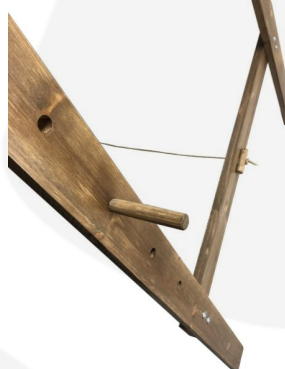

**RUSTIC BROWN PINE ARTIST EASEL
1120X925X1900**

SKU: DSPIN11209251900EASELRB
£120.07 Excl. VAT

- Sturdy design - for frequent use
- Easily collapsed - fast set up and set down
- Adjustable levels - to suit your needs
- Sustainable sources - great ecological credentials

GALLERY IMAGES

RUSTIC BROWN PINE ARTIST EASEL 1120X925X1900

An Artist Easel can be a great way for your business to stand out in a crowd. This large rustic brown pine Artist Easel stands 1.9m tall. We manufacture this easel from sustainably sourced solid pine and finish it in a rustic brown. This is a substantial easel which can be easily moved and adjusted to suit your requirements

It is hinged and can fold flat for stowing away. When flat its length is 1.95m. When stood up the rear leg is secured with a sisal cord. The cord is threaded through the frame onto wooden pegs which can be pulled to collapse the easel. This cord can then be used to secure the easel closed when packed. The cord can also be used to adjust the angle of the easel by shortening the distance between the front and back legs.

It can support quite a canvass or chalkboard on 2 solid wooden pegs. The height of these pegs can be adjusted at 9 different levels. This offers you a great deal of flexibility when putting your display together.