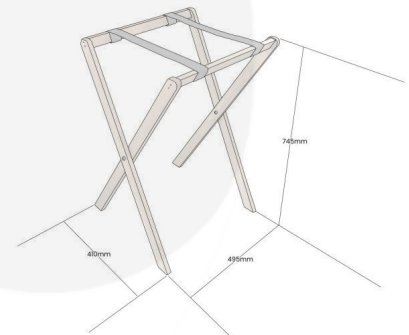

RUSTIC BROWN PINE FOLDING TRAY STAND 495X410X745

SKU: TS495410745RB

£38.16 Excl. VAT

- Folding stand - ease of carry and stowing away
- Lacquer finish - extra protection and easy clean

GALLERY IMAGES

Pine Folding Tray Stand 495x410x745

All measurements are external unless otherwise stated

RUSTIC BROWN PINE FOLDING TRAY STAND 495X410X745

This beautiful Rustic Brown Pine Folding Tray Stand is ideal for front of house service. This is a very handy light weight fold-able stand for ease of carry. When in position it enables waiters and waitresses to rest service trays and present food and drink to the table. When set out it stands 745mm high.

A folding tray stand is a must-have for any front-of-house environment from bars to restaurants. Our beautiful pine folding tray stand ensures service runs smoothly even through busy periods. It is incredibly easy to use and transport. It allows your waiting staff to set trays down when serving food or drink. This ensures they can safely lift items off the tray to serve to customers. This traditional table-side service is even more important in the current climate. The setting down of trays can help maintain social distancing within the hospitality environment.