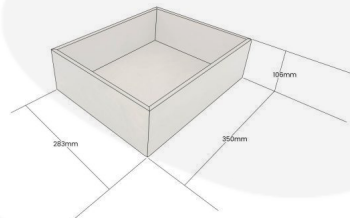

RUSTIC BROWN PLY DOUBLE CROCK HOUSING 350X283X106

SKU: CH2-350283106RB

£41.10 Excl. VAT

- Double crock housing - fits your standard crock
- Selection of rustic finishes - match your style
- Robust design - for frequent use

GALLERY IMAGES

Double Crock Housing | 350x283x106

All measurements are external unless otherwise stated

RUSTIC BROWN PLY DOUBLE CROCK HOUSING 350X283X106

A unique and modern alternative to your usual crock housing deli systems. This Rustic Brown Ply Double Crock Housing 350x283x106 will fit standard size crocks. It is available in a selection of finishes.

ADDITIONAL INFORMATION

Dimensions	350 × 283 × 106 mm
Finish	Stained, Lacquered
Wood	Plywood
Compartments	1 Compartment
What it holds	Crocks
Colour	Rustic Brown
Capacity	Double