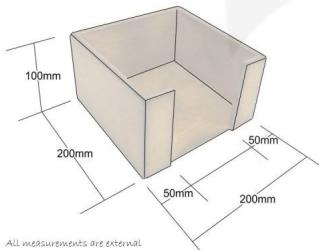

RUSTIC BROWN PLY NAPKIN HOLDER 220X220X100

SKU: NHPLY220220100RB

£26.68 Excl. VAT

- Central gap - very easy access
- Rustic Brown - a classic look
- FSC Ply - great ecological credentials

GALLERY IMAGES

napkin dispenser 220x220x100

RUSTIC BROWN PLY NAPKIN HOLDER 220X220X100

The Rustic Brown Ply Napkin Holder 220x220x100 is suitable for 200mm square napkins.

The access slot is 120mm wide providing ease of access

The napkin holder is available in a selection of rustic finishes to match your designs.

ADDITIONAL INFORMATION

Dimensions	220 x 220 x 100 mm
Finish	Stained, Lacquered
Wood	Plywood
Napkin Space	202 x 202
What it holds	Napkins
Compartments	1 Compartment
Colour	Rustic Brown