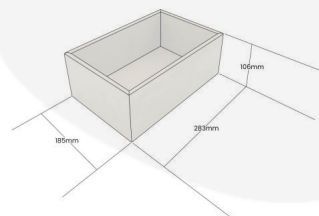

## RUSTIC BROWN PLY SINGLE CROCK HOUSING 283X185X106

**SKU:** CH1-283185106RB

**£38.93 Excl. VAT**

- Single crock housing - fits your standard crock
- Selection of rustic finishes - match your style
- Robust design - for frequent use

### GALLERY IMAGES

Single Crock Housing | 283x185x106

All measurements are external unless otherwise stated

## **RUSTIC BROWN PLY SINGLE CROCK HOUSING 283X185X106**

A unique and modern alternative to your usual crock housing deli systems. This Rustic Brown Ply Single Crock Housing 283x185x106 will fit standard size crocks. It is available in a selection of finishes.

### **ADDITIONAL INFORMATION**

<b>Dimensions</b>	285 × 185 × 106 mm
<b>Finish</b>	Stained, Lacquered
<b>Wood</b>	Plywood
<b>Compartments</b>	1 Compartment
<b>What it holds</b>	Crocks
<b>Colour</b>	Rustic Brown
<b>Capacity</b>	Single