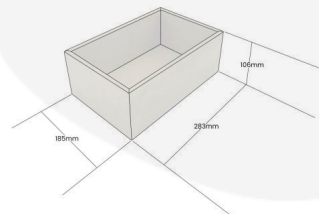

RUSTIC BROWN PLY SINGLE CROCK HOUSING 283X185X106

SKU: CH1-283185106RB

£38.93 Excl. VAT

- Single crock housing - fits your standard crock
- Selection of rustic finishes - match your style
- Robust design - for frequent use

GALLERY IMAGES

Single Crock Housing | 283x185x106

All measurements are external unless otherwise stated

RUSTIC BROWN PLY SINGLE CROCK HOUSING 283X185X106

A unique and modern alternative to your usual crock housing deli systems. This Rustic Brown Ply Single Crock Housing 283x185x106 will fit standard size crocks. It is available in a selection of finishes.

ADDITIONAL INFORMATION

Dimensions	285 × 185 × 106 mm
Finish	Stained, Lacquered
Wood	Plywood
Compartments	1 Compartment
What it holds	Crocks
Colour	Rustic Brown
Capacity	Single