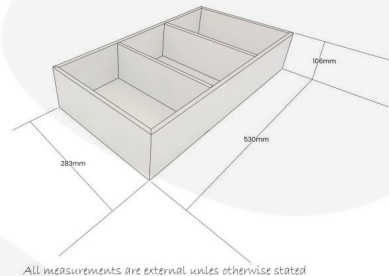

RUSTIC BROWN PLY TRIPLE CROCK HOUSING 533X283X106

SKU: CH3-533283106RB

£43.27 Excl. VAT

- Triple crock housing - fits your standard crock
- Selection of rustic finishes - match your style
- Robust design - for frequent use

GALLERY IMAGES

Triple Crock Housing | 530x283x106

RUSTIC BROWN PLY TRIPLE CROCK HOUSING 530X283X106

A unique and modern alternative to your usual crock housing deli systems. This Rustic Brown Ply Triple Crock Housing 533x283x106 will fit standard size crocks. It is available in a selection of finishes.

ADDITIONAL INFORMATION

Dimensions	533 × 283 × 106 mm
Finish	Stained, Lacquered
Wood	Plywood
Compartments	3 Compartments
What it holds	Crocks
Capacity	Triple
Colour	Rustic Brown