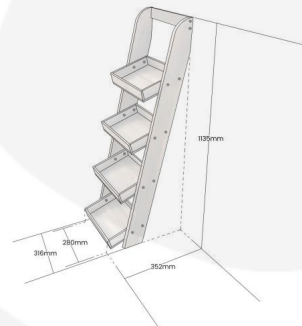

RUSTIC BROWN SLIM 4-TIER SLANTED TRAY WALL LADDER DISPLAY STAND 316X352X1135

SKU: DSLN-3163521135RB

£146.63 Excl. VAT

- Against the wall or free standing - versatile
- Robust build - for everyday use
- Slim design - perfect for filling space
- Slanted trays - maximising footprint

GALLERY IMAGES

4-tier Slanted Tray Wall Ladder Display Stand 316x352x1135

All measurements are external unless otherwise stated

RUSTIC BROWN SLIM 4-TIER SLANTED TRAY WALL LADDER DISPLAY STAND 316X352X1135

This rustic Brown Slim 4-tier slanted tray wall ladder display stand offers style and functionality. It is great for the home and ideal as a retail display stand.

The frame is made from solid pine which supports 4 of our [rustic boxes 280x210x53](#). This unique versatile design offers strength and durability with the classic look and feel of wood. It comes in a couple of rustic finish options.

If you prefer something a little more colourful then may like the [Painted Slim 4-Tier Slanted Tray Wall Ladder Display Stand 316x352x1135](#)

ADDITIONAL INFORMATION

Dimensions	316 × 352 × 1135 mm
Assembly	Pre-assembled, Self Assembly (Flat Pack)
Mobility	Static
Number of Tiers	4-Tiers
Wood	Pine, Redwood
Finish	Stained
What it holds	Kitchen Fare, Merchandise
Compartments	4 Compartments
Location	Floor Standing, On the Wall
Colour	Rustic Brown