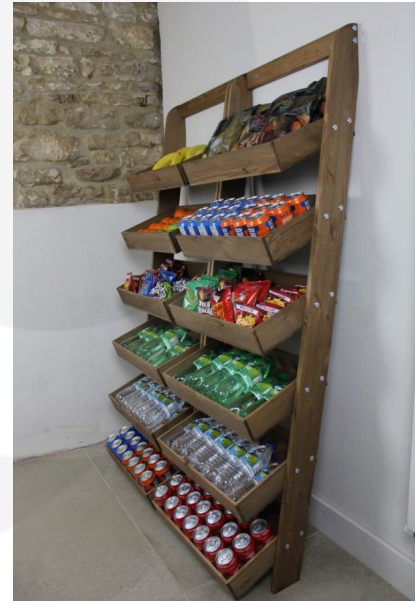

## **RUSTIC BROWN WIDE 6-TIER SLANTED TRAY WALL LADDER DISPLAY STAND 536X536X1607**

**SKU: DSLW-4115361607RB**

**£229.69 Excl. VAT**

- Against the wall or free standing - versatile
- Robust build - for everyday use
- Wide design - great capacity
- Slanted trays - maximising footprint

### **GALLERY IMAGES**

6-tier Slanted Tray Wall Ladder Display Stand 536x536x1607

All measurements are external unless otherwise stated

## **RUSTIC BROWN WIDE 6-TIER SLANTED TRAY WALL LADDER DISPLAY STAND 536X536X1607**

This Rustic Brown Wide 6-Tier Slanted Tray Wall Ladder Display Stand offers style and functionality. It is great for the home and ideal as a retail display stand. The frame is made from solid pine which supports 6 of our rustic boxes 500x290x80. This unique versatile design offers strength and durability with the classic look and feel of wood.

In the home its generous design ideally offers great storage capacity. In a retail environment it maximises use of invaluable floor space. The angled box trays offer optimum display viewing. Furthermore 2 of these rustic wall ladder display stands placed back to back offer a great free standing option. With more restricted space you may prefer the narrower [Rustic Slim 6-Tier Slanted Tray Wall Ladder Display Stand 411x536x1607](#)