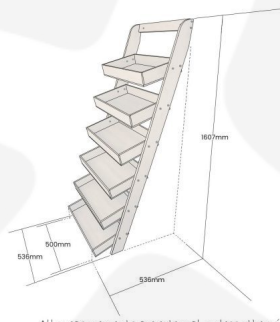

## **RUSTIC BROWN WIDE 6-TIER SLANTED TRAY WALL LADDER DISPLAY STAND 536X536X1607**

**SKU: DSLW-4115361607RB**

**£229.69 Excl. VAT**

- Against the wall or free standing - versatile
- Robust build - for everyday use
- Wide design - great capacity
- Slanted trays - maximising footprint

### **GALLERY IMAGES**

6-tier Slanted Tray Wall Ladder Display Stand 536x536x1607

All measurements are external unless otherwise stated

## **RUSTIC BROWN WIDE 6-TIER SLANTED TRAY WALL LADDER DISPLAY STAND 536X536X1607**

This Rustic Brown Wide 6-Tier Slanted Tray Wall Ladder Display Stand offers style and functionality. It is great for the home and ideal as a retail display stand. The frame is made from solid pine which supports 6 of our rustic boxes 500x290x80. This unique versatile design offers strength and durability with the classic look and feel of wood.

In the home its generous design ideally offers great storage capacity. In a retail environment it maximises use of invaluable floor space. The angled box trays offer optimum display viewing. Furthermore 2 of these rustic wall ladder display stands placed back to back offer a great free standing option. With more restricted space you may prefer the narrower [Rustic Slim 6-Tier Slanted Tray Wall Ladder Display Stand 411x536x1607](#)