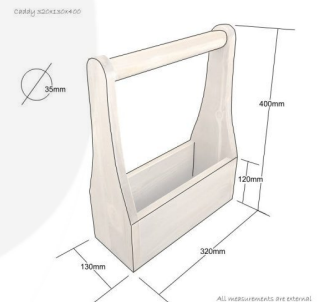

RUSTIC CHAMPAGNE WINE CADDY 320X130X400

SKU: BCPIN320130400RWE

£33.35 Excl. VAT

- Sturdy design - can take the knocks and bumps at the party
- Great capacity - can hold up to 3 champagne bottles
- Rustic look - add a touch of class

GALLERY IMAGES

RUSTIC CHAMPAGNE WINE CADDY 320X130X400

This is a quality hand made Rustic Champagne Wine Caddy 320x130x400. It is made in a shabby chic distressed style. We use sustainably sourced timber to make these unique champagne carries. This one has capacity for three bottles of your favourite bubbly. It is designed to fit a standard wine or champagne bottle.

ADDITIONAL INFORMATION

Weight	1.8 kg
Dimensions	320 × 130 × 400 mm
Finish	Stained, Weathered, Lacquered
Colour	Rustic Brown
Wood	Pine
Options & Features	Customisable
Handle	Integrated
Compartments	1 Compartment