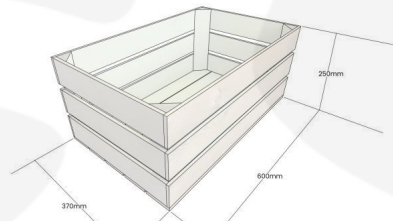

## RUSTIC BROWN CRATE 600X370X250

**SKU:** CR600370250RB

**£45.36 Excl. VAT**

- Versatile - use as storage or display
- Solid design - built to last
- Rustic brown - classic look
- Extra large - even greater capacity
- FSC Redwood - great ecological credentials

### GALLERY IMAGES

Crate 600x370x250

All measurements are external unless otherwise stated

Stacker Crate Detail

## RUSTIC BROWN CRATE 600X370X250

You can add practicality and rustic style to your kitchen, office or bedroom with this Rustic Brown Crate 600x370x250. You can use them as smart storage solutions, book cases, shelves for clothes and even shop displays. With a rustic wooden look they complement a classic taste and style.

is available in 3 further sizes\*:

- [Small - 300mm x 370mm x 250mm](#)
- [Medium - 500mm x 370mm x 250mm](#)
- [Gastronorm - GN 1/1](#)

This crate is also available with casters in the [Mobile Rustic Crate 600x370x330](#)