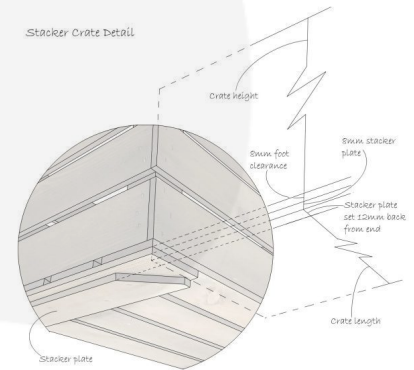

### GALLERY IMAGES

Crate 600x370x250

All measurements are external unless otherwise stated

Stacker Crate Detail