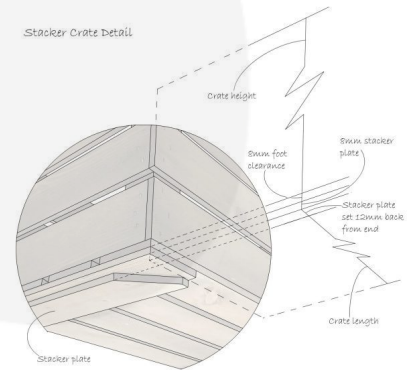

Stacker Crate Detail