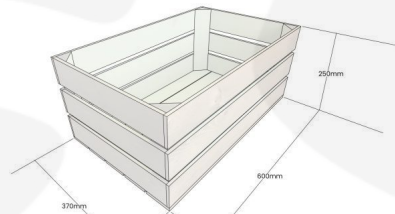

Crate 600x370x250