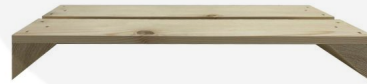

RUSTIC CRATE SHELF 353X157X50

SKU: CRLSHELF370

£6.67 Excl. VAT

- Crate accessory - enhancing crate versatility
- Supplied unattached so you fix as you like

GALLERY IMAGES

RUSTIC CRATE SHELF 353X157X50

The Rustic Crate Shelf 353x157x50 can be added into any of Crates which are 370mm in width. We offer them loose so you can fix them at the exact levels that suit your project.

Although the images portray a natural redwood colour the standard shelves are offered in our classic rustic brown colour. Do contact us if you would like any bespoke colouring.

ADDITIONAL INFORMATION

Dimensions	353 × 157 × 50 mm
Wood	Redwood
Finish	Stained
Colour	Rustic Brown