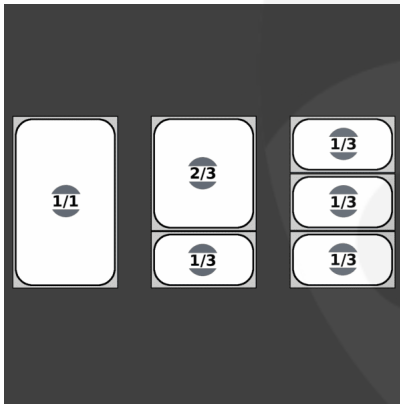

## RUSTIC BROWN GN 1/1 GASTRONORM BLACKBOARD CRATE 525X325X250

**SKU:** CRBB-525325250RB

**£45.36 Excl. VAT**

- Rustic Brown finish - a classic look
- Blackboard panel - clearly & easily label contents
- Part of a modular system - can build around your requirements
- Solid design - built to last
- GN1/1 size - holds standard gastronorms
- FSC Redwood - great ecological credentials

### GALLERY IMAGES

## RUSTIC BROWN GN 1/1 GASTRONORM BLACKBOARD CRATE 525X325X250

This Rustic Brown GN 1/1 Gastronorm Blackboard Crate 525x325x250 is built for the catering industry. The dimensions allow for a GN 1/1 Gastronorm to sit within it. It can also accommodate GN 1/3 and GN 2/3 sizes – see arrangements in images.