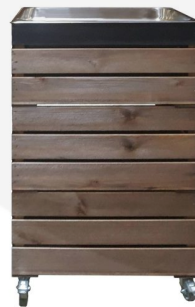

RUSTIC BROWN GN 1/1 GASTRONORM CRATE 525X325X250

SKU: CR525323250RB

£40.03 Excl. VAT

- Rustic Brown finish – a classic look
- Part of a modular system – can build around your requirements
- Solid design – built to last
- GN1/1 size – holds standard gastronorms
- FSC Redwood – great ecological credentials

GALLERY IMAGES

GN Crate 525x325x250

RUSTIC BROWN GN 1/1 GASTRONORM CRATE 525X325X250

This Rustic Brown GN 1/1 Gastronorm Crate 525x325x250 is built for the catering industry. The dimensions allow for a GN 1/1 Gastronorm to sit within it. It can also accommodate GN 1/3 and GN 2/3 sizes – see arrangements in images.

Please note gastronorms are not included

The Rustic Brown Gastronorm Crate stands 250mm high. It is also available in the shorter 165mm high [Rustic Gastronorm Shallow Crate](#). Both these sizes are available with blackboards:

- [Rustic Gastronorm Blackboard Crate](#)
- [Rustic Gastronorm Shallow Blackboard Crate](#)

Stacking Gastronorm Crates

Our Rustic Brown Gastronorm Blackboard Crate is not only designed to sit on a counter top/ worktop but also to stack – as in the [Rustic Brown Crate Gastronorm Trolley](#). If you are looking to customise or build your own trolley or simply stack them higher on your counter then the interlocking stacking option is required.