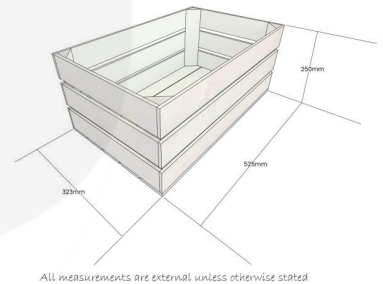

RUSTIC BROWN GN 1/1 GASTRONORM CRATE 525X325X250

SKU: CR525323250RB

£40.03 Excl. VAT

- Rustic Brown finish – a classic look
- Part of a modular system – can build around your requirements
- Solid design – built to last
- GN1/1 size – holds standard gastronorms
- FSC Redwood – great ecological credentials

GALLERY IMAGES

GN Crate 525x325x250

RUSTIC BROWN GN 1/1 GASTRONORM CRATE 525X325X250

This Rustic Brown GN 1/1 Gastronorm Crate 525x325x250 is built for the catering industry. The dimensions allow for a GN 1/1 Gastronorm to sit within it. It can also accommodate GN 1/3 and GN 2/3 sizes – see arrangements in images.

Please note gastronorms are not included

The Rustic Brown Gastronorm Crate stands 250mm high. It is also available in the shorter 165mm high [Rustic Gastronorm Shallow Crate](#). Both these sizes are available with blackboards:

- [Rustic Gastronorm Blackboard Crate](#)
- [Rustic Gastronorm Shallow Blackboard Crate](#)

Stacking Gastronorm Crates

Our Rustic Brown Gastronorm Blackboard Crate is not only designed to sit on a counter top/ worktop but also to stack – as in the [Rustic Brown Crate Gastronorm Trolley](#). If you are looking to customise or build your own trolley or simply stack them higher on your counter then the interlocking stacking option is required.