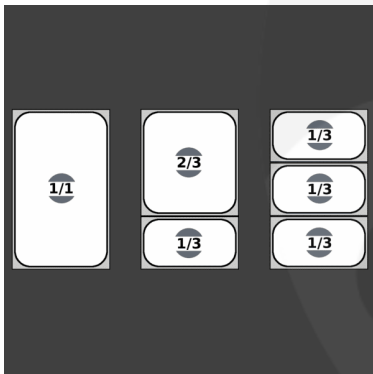

RUSTIC BROWN GN 1/1 GASTRONORM CRATE 525X325X250

SKU: CR525323250RB

£40.03 Excl. VAT

- Rustic Brown finish – a classic look
- Part of a modular system – can build around your requirements
- Solid design – built to last
- GN1/1 size – holds standard gastronorms
- FSC Redwood – great ecological credentials

GALLERY IMAGES

GN Crate 525x325x250

RUSTIC BROWN GN 1/1 GASTRONORM CRATE 525X325X250

This Rustic Brown GN 1/1 Gastronorm Crate 525x325x250 is built for the catering industry. The dimensions allow for a GN 1/1 Gastronorm to sit within it. It can also accommodate GN 1/3 and GN 2/3 sizes – see arrangements in images.

Please note gastronorms are not included

The Rustic Brown Gastronorm Crate stands 250mm high. It is also available in the shorter 165mm high [Rustic Gastronorm Shallow Crate](#). Both these sizes are available with blackboards:

- [Rustic Gastronorm Blackboard Crate](#)
- [Rustic Gastronorm Shallow Blackboard Crate](#)

Stacking Gastronorm Crates

Our Rustic Brown Gastronorm Blackboard Crate is not only designed to sit on a counter top/ worktop but also to stack – as in the [Rustic Brown Crate Gastronorm Trolley](#). If you are looking to customise or build your own trolley or simply stack them higher on your counter then the interlocking stacking option is required.