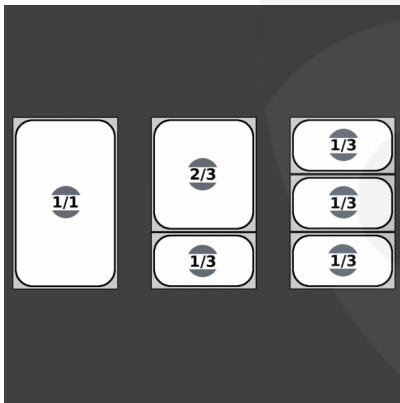

**RUSTIC BROWN GN 1/1 GASTRONORM
SHALLOW BLACKBOARD CRATE
525X325X165**

SKU: CRBB-525325165RB

£40.03 Excl. VAT

- Rustic Brown finish - a classic look
- Blackboard panel - clearly & easily label contents
- Part of a modular system - can build around your requirements
- Solid design - built to last
- GN1/1 size - holds standard gastronorms
- FSC Redwood - great ecological credentials

GALLERY IMAGES

RUSTIC BROWN GN 1/1 GASTRONORM SHALLOW BLACKBOARD CRATE 525X325X165

This Rustic Brown GN 1/1 Gastronorm Shallow Blackboard Crate 525x325x165 is built for the catering industry. The dimensions allow for a GN 1/1 Gastronorm to sit within it. It can also accommodate GN 1/3 and GN 2/3 sizes - see arrangements in images.

Please note gastronorms are not included

The Rustic Brown Gastronorm Shallow Blackboard Crate stands 165mm high. It is also available in the taller 250mm high [Rustic Gastronorm Blackboard Crate](#). Both these sizes are available without blackboards:

- [Rustic Gastronorm Shallow Crate](#)
- [Rustic Gastronorm Crate](#)

Stacking Gastronorm Crates

Our Rustic Brown Gastronorm Shallow Blackboard Crate is not only designed to sit on a counter top/ worktop but also to stack - as in the [Rustic Brown Crate Gastronorm Trolley](#). If you are looking to customise or build your own trolley or simply stack them higher on your counter then the interlocking stacking option is required.