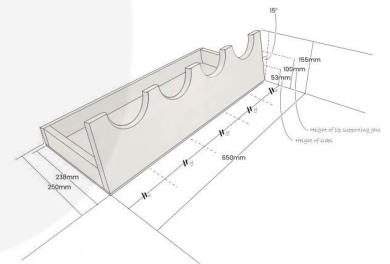

RUSTIC KILNER JAR DISPLAY STAND 650X250X155

SKU: DU650250155RB

£65.64 Excl. VAT

- Good capacity - accommodate relatively large jars
- Rustic brown - a classic finish
- Sturdy design - for everyday use

GALLERY IMAGES

Kilner Jar Display Stand | 650x250x155

All measurements are external unless otherwise stated

RUSTIC KILNER JAR DISPLAY STAND 650X250X155

This Rustic Kilner Jar Display Stand 650x250x155 makes an ideal cereal dispenser at a breakfast buffet, or a sweet dispenser on a counter top. It might even be used as a convenient herbs and seasoning dispenser in a country kitchen. This Kilner or Mason jar organiser can accommodate 4 jars comfortably lying in the semi circle cutouts. The semi circle cutouts measure approximately 100mm in diameter so can fit reasonable large jars if required. Finished in rustic brown with lacquer coat for added protection, this jar display stand is very much a feature.

NB Kilner Jars are not included

ADDITIONAL INFORMATION

| | |
|-------------------|--------------------|
| Dimensions | 650 × 250 × 155 mm |
| Wood | Redwood |
| Finish | Stained, Lacquered |
| Colour | Rustic Brown |