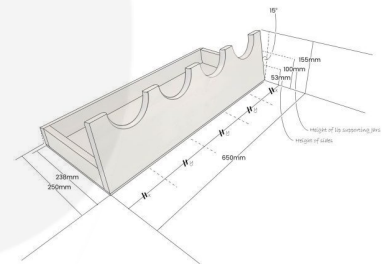

RUSTIC KILNER JAR DISPLAY STAND 650X250X155

SKU: DU650250155RB

£65.64 Excl. VAT

- Good capacity - accommodate relatively large jars
- Rustic brown - a classic finish
- Sturdy design - for everyday use

GALLERY IMAGES

Kilner Jar Display Stand | 650x250x155

All measurements are external unless otherwise stated

RUSTIC KILNER JAR DISPLAY STAND 650X250X155

This Rustic Kilner Jar Display Stand 650x250x155 makes an ideal cereal dispenser at a breakfast buffet, or a sweet dispenser on a counter top. It might even be used as a convenient herbs and seasoning dispenser in a country kitchen. This Kilner or Mason jar organiser can accommodate 4 jars comfortably lying in the semi circle cutouts. The semi circle cutouts measure approximately 100mm in diameter so can fit reasonable large jars if required. Finished in rustic brown with lacquer coat for added protection, this jar display stand is very much a feature.

NB Kilner Jars are not included

ADDITIONAL INFORMATION

Dimensions	650 × 250 × 155 mm
Wood	Redwood
Finish	Stained, Lacquered
Colour	Rustic Brown