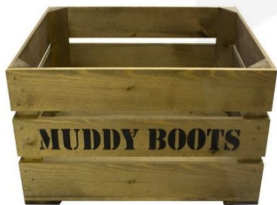

RUSTIC BROWN MUDDY BOOTS CRATE 500X370X250

SKU: CR500370250RB-MB

£45.36 Excl. VAT

- Keeping walkers tidy
- Versatile - use as storage or display
- Solid design - built to last
- Rustic brown - classic look
- Standard Size - great capacity
- FSC Redwood - great ecological credentials
- Stackable option - for extra stability

GALLERY IMAGES

RUSTIC BROWN MUDDY BOOTS CRATE 500X370X250

The Rustic Brown Muddy Boots Crate 500x370x250 is derived from our [rustic brown crate](#). It is robust in design and perfect for throwing those muddy wellies and boots into after a good long walk.

There is a larger Muddy Welly and Boot Crate:

- [600mm x 370mm x 260mm](#)

Stacking

Our standard 500mm rustic Brown Muddy welly crate, like all our crates, is stackable. We do, however, offer a stability option for a more stable stack. If you are regularly stacking your crates 3+ high then we would certainly recommend this option.

Mobility

You can also add a [set of 4 casters](#), with the mobility option, to make any of our crates conveniently mobile.

ADDITIONAL INFORMATION

Weight	2.98 kg
Dimensions	500 × 370 × 250 mm
Wood	Redwood
Finish	Stained
Colour	Rustic Brown
What it holds	Shoes & Boots