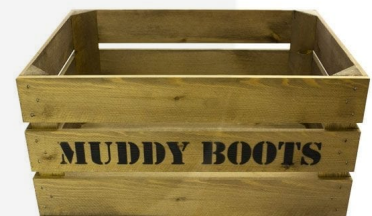

RUSTIC BROWN MUDDY BOOTS CRATE 500X370X250

SKU: CR500370250RB-MB

£45.36 Excl. VAT

- Keeping walkers tidy
- Versatile - use as storage or display
- Solid design - built to last
- Rustic brown - classic look
- Standard Size - great capacity
- FSC Redwood - great ecological credentials
- Stackable option - for extra stability

GALLERY IMAGES

RUSTIC BROWN MUDDY BOOTS CRATE 500X370X250

The Rustic Brown Muddy Boots Crate 500x370x250 is derived from our [rustic brown crate](#). It is robust in design and perfect for throwing those muddy wellies and boots into after a good long walk.

There is a larger Muddy Welly and Boot Crate:

- [600mm x 370mm x 260mm](#)

Stacking

Our standard 500mm rustic Brown Muddy welly crate, like all our crates, is stackable. We do, however, offer a stability option for a more stable stack. If you are regularly stacking your crates 3+ high then we would certainly recommend this option.

Mobility

You can also add a [set of 4 casters](#), with the mobility option, to make any of our crates conveniently mobile.

ADDITIONAL INFORMATION

Weight	2.98 kg
Dimensions	500 × 370 × 250 mm
Wood	Redwood
Finish	Stained
Colour	Rustic Brown
What it holds	Shoes & Boots