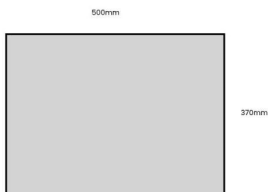

RUSTIC SLATTED TRAY 500X370X80

SKU: BXREDH50037080 "XXX"

From £36.24 Excl. VAT

- Sustainable Redwood – great ecological credentials
- Lightweight & robust design – for everyday use
- Range of finishes – match your surroundings
- Rustic finish – classic look
- 500mm x 370mm – great capacity

VARIATIONS

Natural
Rustic Brown
Dark Brown

Colour

GALLERY IMAGES

RUSTIC SLATTED TRAY 500X370X80

This classic Stained Rustic Slatted Tray 500x370x80 is ideal as a merchandise display. It is also great as a general serving tray and its range of stains offer flexibility for your design style. It is available in a range of standard sizes. If you prefer something more colourful you may like [Painted Slatted Tray 500x370x80](#).

If you have particular size requirements that aren't listed then please do contact us for a bespoke design.

ADDITIONAL INFORMATION

Dimensions	500 × 370 × 80 mm
Finish	Stained, Lacquered
Wood	Redwood
Colour	Dark Brown, Rustic Brown, Natural
Compartments	1 Compartment