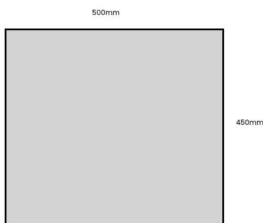

RUSTIC SLATTED TRAY 500X450X80

SKU: BXREDH50045080 "XXX"

From £39.15 Excl. VAT

- Sustainable Redwood – great ecological credentials
- Lightweight & robust design – for everyday use
- Range of finishes – match your surroundings
- Rustic finish – classic look
- 500mm x 450mm – great capacity

VARIATIONS

Natural
Rustic Brown
Dark Brown

Colour

GALLERY IMAGES

RUSTIC SLATTED TRAY 500X450X80

This classic Stained Rustic Slatted Tray 500x370x80 is ideal as a merchandise display. It is also great as a general serving tray and its range of stains offer flexibility for your design style. It is available in a range of standard sizes. If you prefer something more colourful you may like [Painted Slatted Tray 500x450x80](#).

If you have particular size requirements that aren't listed then please do contact us for a bespoke design.

ADDITIONAL INFORMATION

Dimensions	500 × 450 × 80 mm
Finish	Stained, Lacquered
Wood	Redwood
Colour	Dark Brown, Rustic Brown, Natural
Compartments	1 Compartment