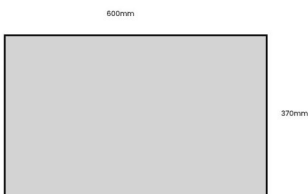

RUSTIC SLATTED TRAY 600X370X80

SKU: BXREDH60037080 "XXX"

From £43.84 Excl. VAT

- Sustainable Redwood – great ecological credentials
- Lightweight & robust design – for everyday use
- Range of finishes – match your surroundings
- Rustic finish – classic look
- 600mm x 370mm – great capacity

VARIATIONS

Dark Brown
Natural
Rustic Brown

Colour

GALLERY IMAGES

RUSTIC SLATTED TRAY 600X370X80

This classic Stained Rustic Slatted Tray 500x370x80 is ideal as a merchandise display. It is also great as a general serving tray and its range of stains offer flexibility for your design style. It is available in a range of standard sizes. If you prefer something more colourful you may like [Painted Slatted Tray 600x370x80](#).

If you have particular size requirements that aren't listed then please do contact us for a bespoke design.

ADDITIONAL INFORMATION

Dimensions

600 × 370 × 80 mm

Finish

Stained, Lacquered

Wood

Redwood