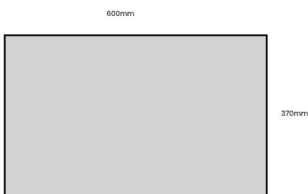

## RUSTIC SLATTED TRAY 600X370X80

**SKU:** BXREDH60037080 "XXX"

**From £43.84 Excl. VAT**

- Sustainable Redwood – great ecological credentials
- Lightweight & robust design – for everyday use
- Range of finishes – match your surroundings
- Rustic finish – classic look
- 600mm x 370mm – great capacity

## RUSTIC SLATTED TRAY 600X370X80

This classic Stained Rustic Slatted Tray 500x370x80 is ideal as a merchandise display. It is also great as a general serving tray and its range of stains offer flexibility for your design style. It is available in a range of standard sizes. If you prefer something more colourful you may like [Painted Slatted Tray 600x370x80](#).

### ADDITIONAL INFORMATION

**Dimensions**

600 × 370 × 80 mm

**Finish**

Stained, Lacquered

**Wood**

Redwood

**Colour**