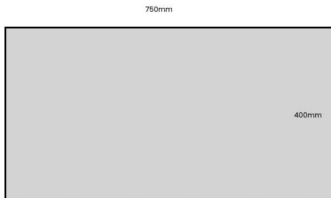

Colour

GALLERY IMAGES