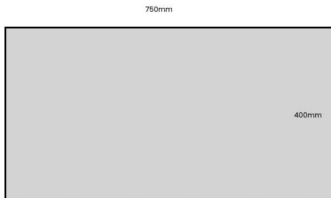

RUSTIC SLATTED TRAY 750X400X80

SKU: BXREDH75040080 "XXX"

From £49.68 Excl. VAT

- Sustainable Redwood – great ecological credentials
- Integrated handles - easy carry
- Lightweight & robust design – for everyday use
- Range of finishes – match your surroundings
- Rustic finish – classic look
- 750mm x 400mm – great capacity

VARIATIONS

Natural
Rustic Brown
Dark Brown

Colour

GALLERY IMAGES

RUSTIC SLATTED TRAY 750X400X80

This classic Stained Rustic Slatted Tray 750x400x80 is ideal as a merchandise display. It is also great as a general serving tray and its range of stains offer flexibility for your design style. It is available in a range of standard sizes. If you prefer something more colourful you may like [Painted Slatted Tray 750x400x80](#).

If you have particular size requirements that aren't listed then please do contact us for a bespoke design.

ADDITIONAL INFORMATION

| | |
|---------------------|-----------------------------------|
| Dimensions | 750 × 400 × 80 mm |
| Finish | Stained, Lacquered |
| Wood | Redwood |
| Colour | Dark Brown, Rustic Brown, Natural |
| Compartments | 1 Compartment |