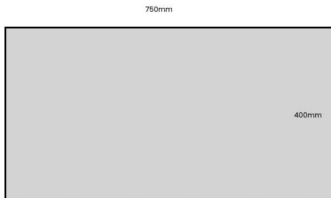

RUSTIC SLATTED TRAY 750X400X80

SKU: BXREDH75040080 "XXX"

From £49.68 Excl. VAT

- Sustainable Redwood – great ecological credentials
- Integrated handles - easy carry
- Lightweight & robust design – for everyday use
- Range of finishes – match your surroundings
- Rustic finish – classic look
- 750mm x 400mm – great capacity

VARIATIONS

Natural
Rustic Brown
Dark Brown

Colour

GALLERY IMAGES

RUSTIC SLATTED TRAY 750X400X80

This classic Stained Rustic Slatted Tray 750x400x80 is ideal as a merchandise display. It is also great as a general serving tray and its range of stains offer flexibility for your design style. It is available in a range of standard sizes. If you prefer something more colourful you may like [Painted Slatted Tray 750x400x80](#).

If you have particular size requirements that aren't listed then please do contact us for a bespoke design.

ADDITIONAL INFORMATION

Dimensions	750 × 400 × 80 mm
Finish	Stained, Lacquered
Wood	Redwood
Colour	Dark Brown, Rustic Brown, Natural
Compartments	1 Compartment