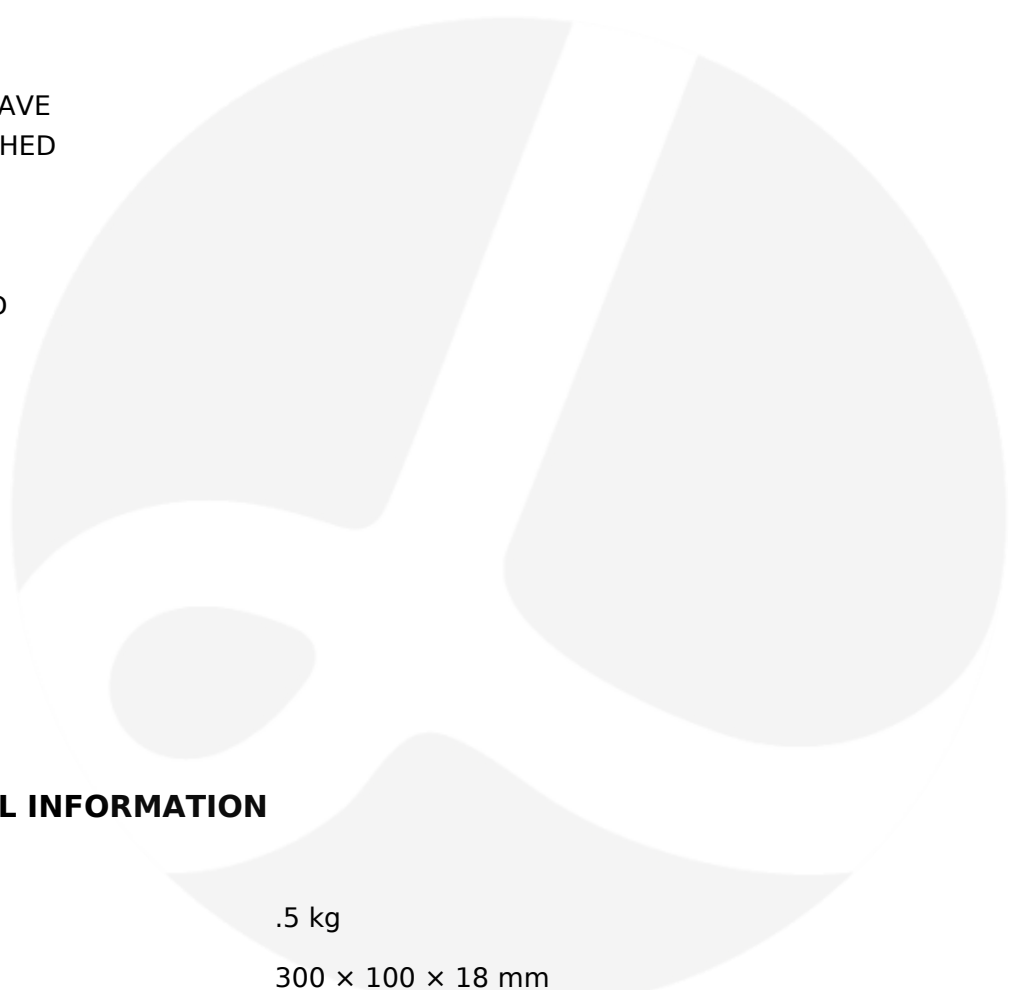

RUSTIC STENCIL SHED SIGN

The Rustic Stencil Shed Sign is a fun addition to your domain. Whether a tongue in cheek or a claim to space, these wooden shed signs are perfect for hanging on the entrance.

The rustic signs are made from Pine.

They have smooth rounded edges and are finished in a rustic brown with a protective lacquer coat. The stencil options are: (if you have an idea that isn't listed below do get in contact - we love to hear new ideas)

- BAT CAVE
- DADDY'S SHED
- GIRL CAVE
- GRUMPY
- GRUMPY'S CAVE
- GRUMPY'S SHED
- LADY SHED
- MAN CAVE
- MAN SHED
- MUM'S SHED
- NAN'S SHED
- POP'S SHED
- SHE SHED

ADDITIONAL INFORMATION

Weight	.5 kg
Dimensions	300 × 100 × 18 mm
Stencil	BAT CAVE, DADDY'S SHED, GIRL CAVE, GRUMPY, GRUMPY'S CAVE, GRUMPY'S SHED, LADY SHED, MAN CAVE, MAN SHED, MUM'S SHED, NAN'S SHED, POP'S SHED, SHE SHED
Wood	Pine
Finish	Stained, Lacquered
Colour	Rustic Brown