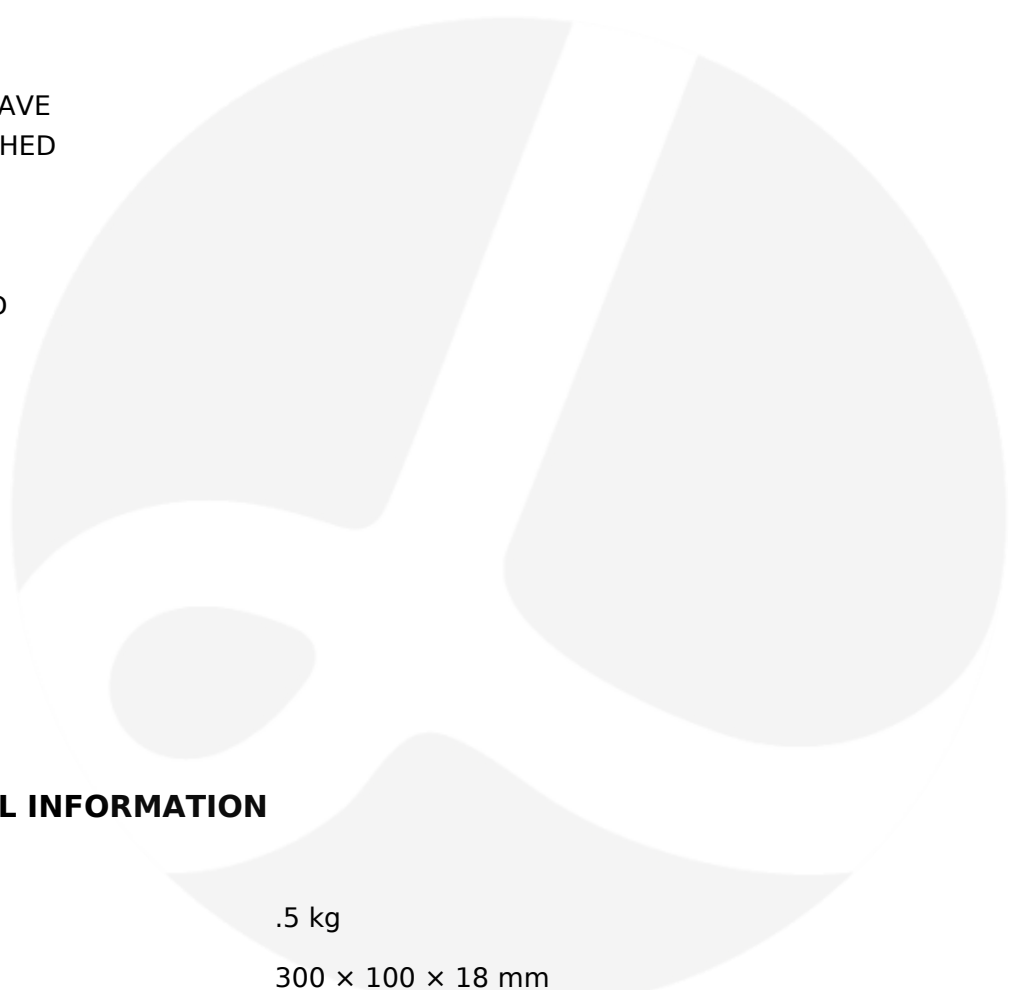

RUSTIC STENCIL SHED SIGN 300X100X18

SKU: N/A

From **£13.08 Excl. VAT**

- FREE DELIVERY
- Wide selection of stencils - choose what suits you
- Pre drilled holes - quick and easy to hang

VARIATIONS

BAT CAVE
DADDY'S SHED
GIRL CAVE
GRUMPY
GRUMPY'S CAVE
GRUMPY'S SHED
LADY SHED
MAN CAVE
MAN SHED
MUM'S SHED
NAN'S SHED
POP'S SHED
SHE SHED

Stencil

GALLERY IMAGES

RUSTIC STENCIL SHED SIGN

The Rustic Stencil Shed Sign is a fun addition to your domain. Whether a tongue in cheek or a claim to space, these wooden shed signs are perfect for hanging on the entrance.

- BAT CAVE
- DADDY'S SHED
- GIRL CAVE
- GRUMPY
- GRUMPY'S CAVE
- GRUMPY'S SHED
- LADY SHED
- MAN CAVE
- MAN SHED
- MUM'S SHED
- NAN'S SHED
- POP'S SHED
- SHE SHED

ADDITIONAL INFORMATION

Weight	.5 kg
Dimensions	300 × 100 × 18 mm
Stencil	BAT CAVE, DADDY'S SHED, GIRL CAVE, GRUMPY, GRUMPY'S CAVE, GRUMPY'S SHED, LADY SHED, MAN CAVE, MAN SHED, MUM'S SHED, NAN'S SHED, POP'S SHED, SHE SHED
Wood	Pine
Finish	Stained, Lacquered
Colour	Rustic Brown