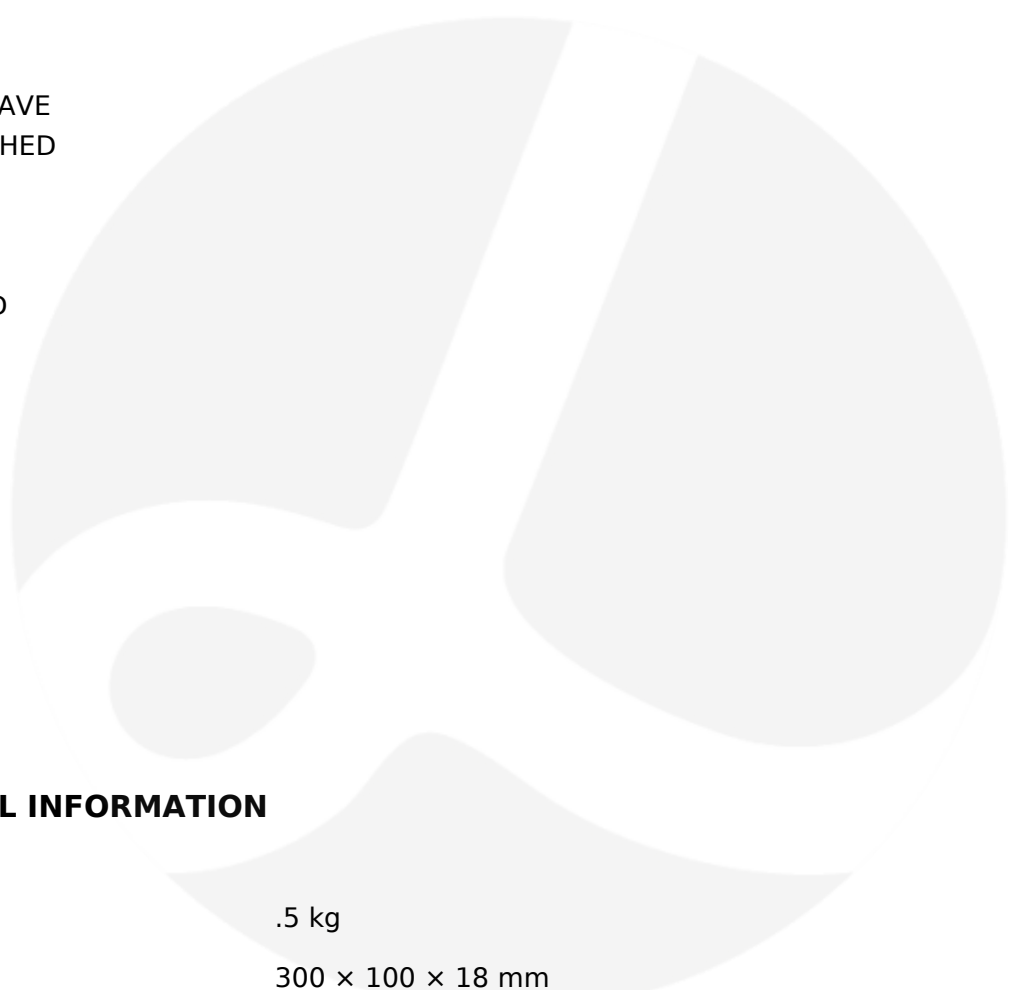

### GALLERY IMAGES

## RUSTIC STENCIL SHED SIGN

The Rustic Stencil Shed Sign is a fun addition to your domain. Whether a tongue in cheek or a claim to space, these wooden shed signs are perfect for hanging on the entrance.

### ADDITIONAL INFORMATION

<b>Weight</b>	.5 kg
<b>Dimensions</b>	300 × 100 × 18 mm
<b>Stencil</b>	BAT CAVE, DADDY'S SHED, GIRL CAVE, GRUMPY, GRUMPY'S CAVE, GRUMPY'S SHED, LADY SHED, MAN CAVE, MAN SHED, MUM'S SHED, NAN'S SHED, POP'S SHED, SHE SHED
<b>Wood</b>	Pine
<b>Finish</b>	Stained, Lacquered
<b>Colour</b>	Rustic Brown