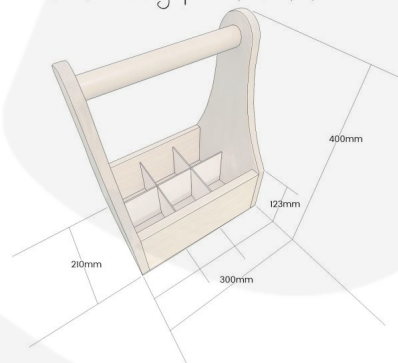

PERSONALISED RUSTIC WINE CADDY 300X210X400

SKU: WCPIN300210400RWE

£37.50 Excl. VAT

- FREE Engraving
- Perfect for wine lovers everywhere
- Sturdy design - can take the knocks and bumps at the party
- Great capacity - can hold up to 6 large bottles
- Rustic look - add a touch of class

GALLERY IMAGES

Wine Caddy | 300x210x400

PERSONALISED RUSTIC WINE CADDY 300X210X400

Robust drinks buddy, aka wine caddy or wine tote, is great as a wine trug or carry keeping your precious cargo safe and sound. The wine carrier is perfect for garden and dinner parties. This wine bottle trug is handmade from sustainable kiln dried pine in the Cotswolds.

ADDITIONAL INFORMATION

Weight	1.87 kg
Dimensions	285 × 200 × 340 mm
Colour	Rustic Brown
Finish	Stained, Weathered, Lacquered
Wood	Pine
Options & Features	Customisable, Removable Partitions
Handle	Integrated
Compartments	1 Compartment, 6 Compartments