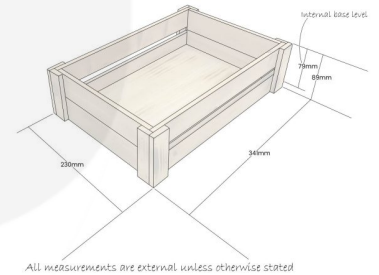

SCORCHED PINE MINI CRATE 341X230X89

SKU: CRPIN34123089SC-LAC

£37.35 Excl. VAT

- Lightweight - for ease of carry
- Sturdy design - for frequent use
- Scorched - eye catching effect
- Lacquered - extra protection
- Crate or riser - multi-functional

GALLERY IMAGES

Pine Mini Crate | 341x230x89

SCORCHED PINE MINI CRATE 341X230X89

This Scorched Pine Mini Crate 341x230x89 is an attractive lightweight crate. We manufacture this crate in pine and then scorch it for an eye catching effect. We then finish it off in a food grade lacquer which enhances the wood and scorching. The lacquer also gives it added protection for frequent use.

The mini crate can also be upturned and used as an attractive merchandise display.

ADDITIONAL INFORMATION

Dimensions	341 × 230 × 89 mm
Handle	None
Wood	Pine
Finish	Scorched, Lacquered
Colour	Natural
Options & Features	Scorched