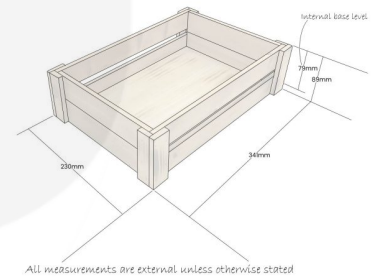

SCORCHED PINE MINI CRATE 341X230X89

SKU: CRPIN34123089SC-LAC

£37.35 Excl. VAT

- Lightweight - for ease of carry
- Sturdy design - for frequent use
- Scorched - eye catching effect
- Lacquered - extra protection
- Crate or riser - multi-functional

GALLERY IMAGES

Pine Mini Crate | 341x230x89

SCORCHED PINE MINI CRATE 341X230X89

This Scorched Pine Mini Crate 341x230x89 is an attractive lightweight crate. We manufacture this crate in pine and then scorch it for an eye catching effect. We then finish it off in a food grade lacquer which enhances the wood and scorching. The lacquer also gives it added protection for frequent use.

The mini crate can also be upturned and used as an attractive merchandise display.

ADDITIONAL INFORMATION

Dimensions	341 × 230 × 89 mm
Handle	None
Wood	Pine
Finish	Scorched, Lacquered
Colour	Natural
Options & Features	Scorched