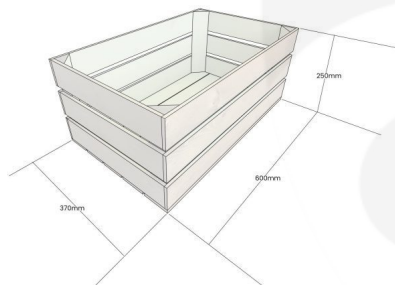

SHERSTON CLARET CRATE 600X370X250

SKU: CRC600370250SC

£46.08 Excl. VAT

- Solid design - built to last
- Wide range of colours available - match your style
- Extra large - even greater capacity
- FSC Redwood - great ecological credentials
- Stackable option - for extra stability

GALLERY IMAGES

Crate 600x370x250

Stacker Crate Detail

SHERSTON CLARET CRATE 600X370X250

This colourful Sherston Claret red painted Crate 600x370x250 is available in a range of colours and 2 further sizes*. You can add practicality and colourful style to your kitchen, office or bedroom. You can use them as smart storage solutions, book cases, shelves for clothes and even shop displays. With a brilliant colourful look they complement a colourful and jolly design.

The 2 other sizes are:

- [Small Sherston Claret - 300mm x 370mm x 250mm](#)
- [Medium Sherston Claret - 500mm x 370mm x 250mm](#)

* bespoke sizing is available - [contact us](#) for more information

Painted Stacker Crates 600x370x250

Our standard 600x370x250 Sherston Claret Painted Crates, like all our crates, are stackable. We do, however, offer an **interlocking** option for a more supported stack. If you are regularly stacking your crates 3+ high then we would certainly recommend this option.