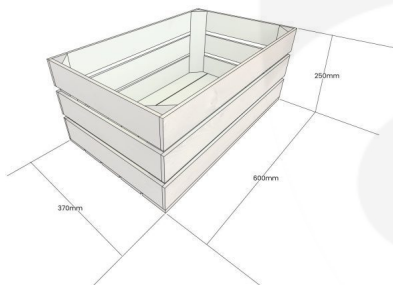

SHERSTON CLARET CRATE 600X370X250

SKU: CRC600370250SC

£46.08 Excl. VAT

- Solid design - built to last
- Wide range of colours available - match your style
- Extra large - even greater capacity
- FSC Redwood - great ecological credentials
- Stackable option - for extra stability

GALLERY IMAGES

Crate 600x370x250

Stacker Crate Detail

SHERSTON CLARET CRATE 600X370X250

This colourful Sherston Claret red painted Crate 600x370x250 is available in a range of colours and 2 further sizes*. You can add practicality and colourful style to your kitchen, office or bedroom. You can use them as smart storage solutions, book cases, shelves for clothes and even shop displays. With a brilliant colourful look they complement a colourful and jolly design.

The 2 other sizes are:

- [Small Sherston Claret - 300mm x 370mm x 250mm](#)
- [Medium Sherston Claret - 500mm x 370mm x 250mm](#)

* bespoke sizing is available - [contact us](#) for more information

Painted Stacker Crates 600x370x250

Our standard 600x370x250 Sherston Claret Painted Crates, like all our crates, are stackable. We do, however, offer an **interlocking** option for a more supported stack. If you are regularly stacking your crates 3+ high then we would certainly recommend this option.