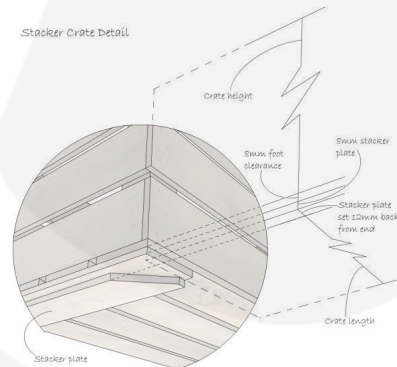

GALLERY IMAGES

Crate 600x370x250

Stacker Crate Detail

SHERSTON CLARET CRATE 600X370X250

This colourful Sherston Claret red painted Crate 600x370x250 is available in a range of colours and 2 further sizes*. You can add practicality and colourful style to your kitchen, office or bedroom. You can use them as smart storage solutions, book cases, shelves for clothes and even shop displays. With a brilliant colourful look they complement a colourful and jolly design.

The 2 other sizes are:

- [Small Sherston Claret - 300mm x 370mm x 250mm](#)
- [Medium Sherston Claret - 500mm x 370mm x 250mm](#)

* bespoke sizing is available - [contact us](#) for more information

Painted Stacker Crates 600x370x250

Our standard 600x370x250 Sherston Claret Painted Crates, like all our crates, are stackable. We do, however, offer an **interlocking** option for a more supported stack. If you are regularly stacking your crates 3+ high then we would certainly recommend this option.

Here's an idea: Stack 2 and add a [crate lid](#) to the top one to create a side table with storage.

For a more rustic crate you may prefer our [Rustic Crate 600x370x250](#) or for ready made displays you may be interested in our [Crate Displays](#).