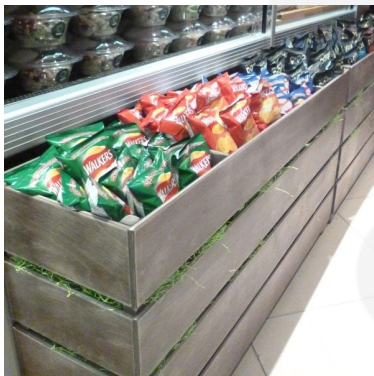

**STATIC RUSTIC BROWN 4 BIN IMPULSE
MERCHANDISE DISPLAY STAND
1200X300X640**

SKU: IBS1200300600RB

£320.64 Excl. VAT

- Multi functional - sales booster and queue divider
- Great volume - holds plenty of merchandise
- FSC timber - great ecological credentials

GALLERY IMAGES

STATIC RUSTIC BROWN 4 BIN IMPULSE MERCHANDISE DISPLAY STAND 1200X300X640

The Static Rustic Brown 4 Bin Impulse Merchandise Display Stand 1200x300x640 is a great size impulse bin for containing your products and having them close to hand at point of sale. Also known as a dump bin It is multi functional having a use as a queue divider as well.

If you prefer something a little more mobile then there is the [Mobile Rustic Brown 4 Bin Impulse Merchandising Display Stand 1200x300x670](#)

ADDITIONAL INFORMATION

Dimensions	1200 × 230 × 600 mm
Colour	Rustic Brown
Finish	Stained, Lacquered
Mobility	Static
Assembly	Pre-assembled
Wood	Plywood