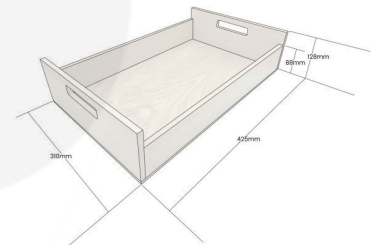

**TETBURY GREEN COLOUR BURST OAK
TRAY WITH RAISED INTEGRATED
HANDLES 425X310X128**

SKU: B XOAKRH425310128NAT-TG

£87.45 Excl. VAT

- Highest quality finish - for high end presentation
- Solid oak - very robust for continuous use
- Colour Burst - eye catching two tone colours
- Lacquered finish - protecting the oak
- Integrated handles - for easy carry

GALLERY IMAGES

Oak Tray with Integrated Raised Handles | 425x310x128

All measurements are external unless otherwise stated

TETBURY GREEN COLOUR BURST OAK TRAY WITH RAISED INTEGRATED HANDLES 425X310X128

The Tetbury Green Colour Burst Oak Tray with Raised Integrated handles 425x310x128 is high quality stand alone sturdy oak tray. It is also one of a set of two, two tone Tetbury Green trays. The other one is larger and this one sits within it:

[Tetbury Green Colour Burst Oak Tray with Raised Integrated handles 580x360x128](#)

The raised integrated handles allow for an easier carry and less interference with the trays contents.

We build these trays from 12mm sustainable oak so this is not only a beautiful but very robust product. It is beautifully finished in a food grade lacquer on the exterior with a wide range of colours on the inside.

ADDITIONAL INFORMATION

Weight	1.89 kg
Dimensions	425 × 310 × 128 mm
Wood	Oak
Finish	Painted, Lacquered
Range	Colour Burst™
Colour	Tetbury Green
Options & Features	Two Tone
Compartments	1 Compartment