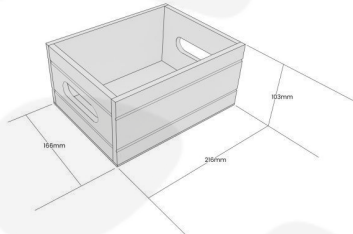

Condiment Box 216x166x103