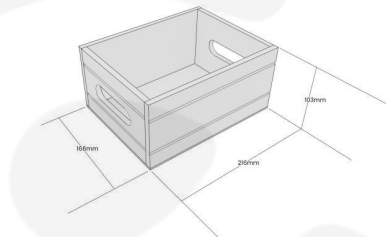

TETBURY GREEN CONDIMENT BOX 216X166X103

SKU: BXREDH216166103TG

£13.07 Excl. VAT

- Multi functional - for condiments & other table accessories
- Range of colours - match your designs
- V-grooved sides & ends - tactile & stylish
- Integrated hand holds - for ease of carrying

GALLERY IMAGES

Condiment Box 216x166x103

All measurements are external unless otherwise stated

TETBURY GREEN CONDIMENT BOX 216X166X103

This Painted Tetbury Green Condiment Box 216x166x103 is a very attractive and functional condiment holder. It takes the form of a mini crate with two integrated hand holds on either end. The design includes two parallel V grooves down each side and end. It is available in a range of colours and is a very practical and stylish addition to any table.

The internal dimensions are 216x150x100.

If you prefer something a little more traditional you may like our [Rustic Condiment Box 216x166x103](#)

ADDITIONAL INFORMATION

Weight	0.39 kg
Dimensions	216 × 166 × 103 mm
Colour	Tetbury Green
Wood	Redwood
What it holds	Condiments
Compartments	1 Compartment
Handle	Integrated
Finish	Painted