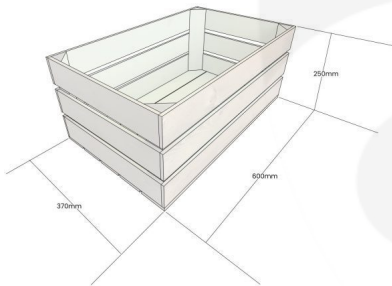

GALLERY IMAGES

Crate 600x370x250