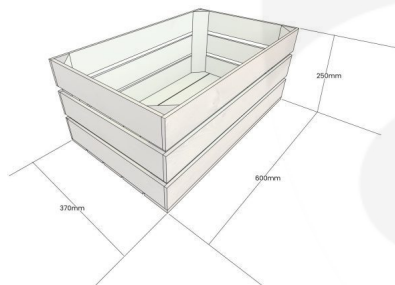

GALLERY IMAGES

Crate 600x370x250