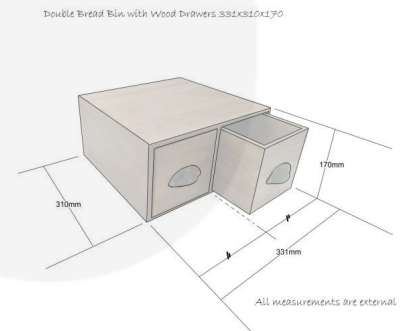

TETBURY GREEN DOUBLE BREAD BIN WITH WOOD DRAWERS & TICKET HANDLES 335X310X170

SKU: BBPLY335310170TG-BST
£141.38 Excl. VAT

- Double bread bin - great capacity
- Ticket handles - clearly label your contents
- Solid design - for everyday use
- Choice of glorious Cotswold colours - match your style

GALLERY IMAGES

TETBURY GREEN DOUBLE BREAD BIN WITH WOOD DRAWERS & TICKET HANDLES 335X310X170

The Tetbury Green Painted Double Bread Bin with Wood Drawers & Ticket Handles is part of our Mix & Match Bread Bin range. They are a great way to lighten up your display or kitchen. Don't be fooled by the name these Bread Bins are multipurpose. Why not use them in the office or bedroom to declutter and brighten up the space.

The painted bread bins come in gloriously cheerful range of colours.

ADDITIONAL INFORMATION

Weight	4.7 kg
Dimensions	335 × 310 × 170 mm
Wood	Plywood
Colour	Tetbury Green
Additional Material	Metal
Finish	Painted