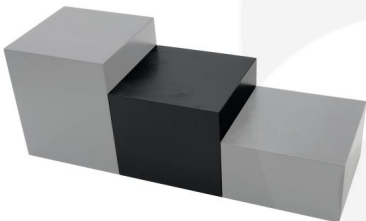

**TETBURY GREEN PINE BLOCK RISER  
140X140X120**

**SKU:** RBPIN140140120TG

**£29.81 Excl. VAT**

- Chunky design - very robust
- Range of colours - match your designs
- Part of a set of 3 - customise your display

## TETBURY GREEN PINE BLOCK RISER 140X140X120

This Tetbury Green Pine Block Riser 140x140x120 is the middle in a [set of 3 Tetbury Green pine block risers](#). Made in pine and available in a selection of colours these risers are great for displaying merchandise. The other sizes in the set are:

### ADDITIONAL INFORMATION

<b>Weight</b>	1.23 kg
<b>Dimensions</b>	140 × 140 × 120 mm
<b>Colour</b>	Tetbury Green
<b>Wood</b>	Pine
<b>Finish</b>	Painted