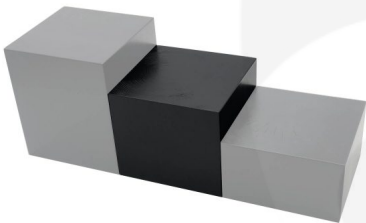

**TETBURY GREEN PINE BLOCK RISER  
140X140X120**

**SKU:** RBPIN140140120TG

**£29.81 Excl. VAT**

- Chunky design - very robust
- Range of colours - match your designs
- Part of a set of 3 - customise your display

## TETBURY GREEN PINE BLOCK RISER 140X140X120

This Tetbury Green Pine Block Riser 140x140x120 is the middle in a [set of 3 Tetbury Green pine block risers](#). Made in pine and available in a selection of colours these risers are great for displaying merchandise. The other sizes in the set are:

### ADDITIONAL INFORMATION

<b>Weight</b>	1.23 kg
<b>Dimensions</b>	140 × 140 × 120 mm
<b>Colour</b>	Tetbury Green
<b>Wood</b>	Pine
<b>Finish</b>	Painted