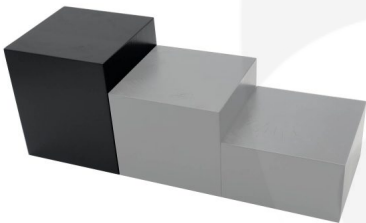

**TETBURY GREEN PINE BLOCK RISER
140X140X160**

SKU: RBPIN140140160TG

£33.03 Excl. VAT

- Chunky design - very robust
- Range of colours - match your designs
- Part of a set of 3 - customise your display

GALLERY IMAGES

TETBURY GREEN PINE BLOCK RISER 140X140X160

This Black Painted Pine Block Riser 140x140x160 is the largest in a [set of 3 Tetbury Green pine block risers](#). Made in pine and available in a selection of colours these risers are great for displaying merchandise. The other sizes in the set are:

- [Tetbury Green Pine Block Riser 140x140x80](#)
- [Tetbury Green Pine Block Riser 140x140x120](#)
- Tetbury Green Pine Block Riser 140x140x160 (This one)

ADDITIONAL INFORMATION

Weight	1.67 kg
Dimensions	140 × 140 × 160 mm
Colour	Tetbury Green
Wood	Pine
Finish	Painted