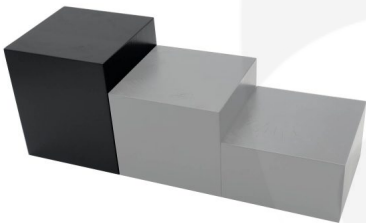

**TETBURY GREEN PINE BLOCK RISER
140X140X160**

SKU: RBPIN140140160TG

£33.03 Excl. VAT

- Chunky design - very robust
- Range of colours - match your designs
- Part of a set of 3 - customise your display

GALLERY IMAGES

TETBURY GREEN PINE BLOCK RISER 140X140X160

This Black Painted Pine Block Riser 140x140x160 is the largest in a [set of 3 Tetbury Green pine block risers](#). Made in pine and available in a selection of colours these risers are great for displaying merchandise. The other sizes in the set are:

- [Tetbury Green Pine Block Riser 140x140x80](#)
- [Tetbury Green Pine Block Riser 140x140x120](#)
- Tetbury Green Pine Block Riser 140x140x160 (This one)

ADDITIONAL INFORMATION

| | |
|-------------------|--------------------|
| Weight | 1.67 kg |
| Dimensions | 140 × 140 × 160 mm |
| Colour | Tetbury Green |
| Wood | Pine |
| Finish | Painted |