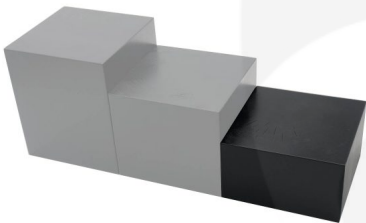

**TETBURY GREEN PINE BLOCK RISER  
140X140X80**

**SKU:** RBPIN14014080TG

**£19.87 Excl. VAT**

- Chunky design - very robust
- Range of colours - match your designs
- Part of a set of 3 - customise your display

## TETBURY GREEN PINE BLOCK RISER 140X140X80

This Tetbury Green Painted Pine Block Riser 140x140x80 is the lowest in a [set of 3 Tetbury Green pine block risers](#). Made in pine and available in a selection of colours these risers are great for displaying merchandise. The other sizes in the set are:

- Tetbury Green Pine Block Riser 140x140x80 (this one)
- [Tetbury Green Pine Block Riser 140x140x120](#)
- [Tetbury Green Pine Block Riser 140x140x160](#)

### ADDITIONAL INFORMATION

<b>Weight</b>	0.82 kg
<b>Dimensions</b>	140 × 140 × 80 mm
<b>Colour</b>	Tetbury Green
<b>Wood</b>	Pine
<b>Finish</b>	Painted