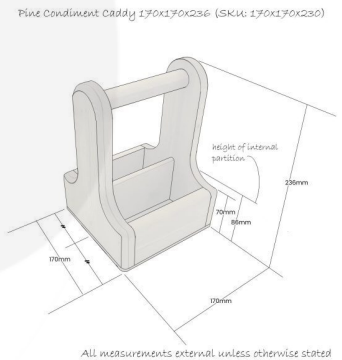

TETBURY GREEN PINE CONDIMENT CADDY 170X170X230

SKU: CUPIN170170230TG

£26.01 Excl. VAT

- Robust design - hardy for frequent use
- Middle partition - greater secured contents
- Sustainable pine - ecological credentials
- Chunky 25mm handle - for even greater ease of use & comfort
- Range of Colours - match your designs
- Indoor or outdoor use - versatile to your needs

GALLERY IMAGES

TETBURY GREEN PINE CONDIMENT CADDY 170X170X230

The Tetbury Green Painted Pine Condiment Caddy 170x170x230 is ideal for restaurants, cafes and pubs. It is invaluable for the table service of condiments, sauces and cutlery.

It is also known as a table caddy or bar caddy. We have robustly designed the caddy for frequent use from 18mm pine (It has a ply base). It has a 25mm diameter handle for greater ease of use and comfort. We recess the handle into the pine for greater strength. The depth of well is 65mm.

It has a middle partition to hold contents more securely whilst carrying. It's great for both indoor and outdoor use.

[See our full range of caddies here](#)

ADDITIONAL INFORMATION

| | |
|-------------------------------|--------------------|
| Weight | 0.9 kg |
| Dimensions | 170 × 170 × 230 mm |
| Wood | Pine, Plywood |
| Colour | Tetbury Green |
| Options & Features | Customisable |
| Handle | Integrated |
| Finish | Painted |