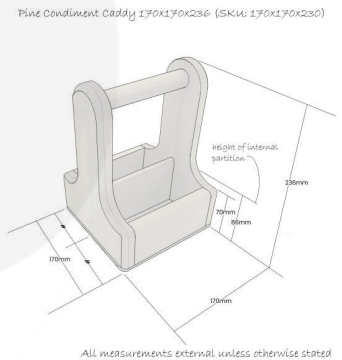

GALLERY IMAGES