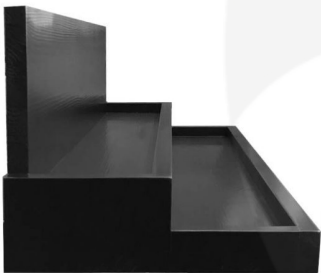

TETBURY GREEN PINE WECK JAR DISPLAY STAND 840X265X220

SKU: DSPIN840265220TG

£160.97 Excl. VAT

- Solid Pine - robust for everyday use
- Great range of colours - match your design
- Tiered display - great for presentation

GALLERY IMAGES

Pine Weck Jar Display Stand | 840x265x220

All measurements are external unless otherwise stated

TETBURY GREEN PINE WECK JAR DISPLAY STAND 840X265X220

This Tetbury Green Painted Pine Weck Jar Display Stand 840x265x220 is available in a range of great colours. It is ideal for creating a bright breakfast buffet.

[Browse here for our full range of food & beverage display risers](#)

ADDITIONAL INFORMATION

Dimensions	840 × 265 × 220 mm
Colour	Tetbury Green
Wood	Pine
Finish	Painted