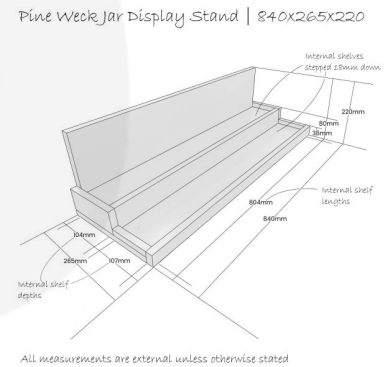

TETBURY GREEN PINE WECK JAR DISPLAY STAND 840X265X220

SKU: DSPIN840265220TG

£160.97 Excl. VAT

- Solid Pine - robust for everyday use
- Great range of colours - match your design
- Tiered display - great for presentation

GALLERY IMAGES

TETBURY GREEN PINE WECK JAR DISPLAY STAND 840X265X220

This Tetbury Green Painted Pine Weck Jar Display Stand 840x265x220 is available in a range of great colours. It is ideal for creating a bright breakfast buffet.

[Browse here for our full range of food & beverage display risers](#)

ADDITIONAL INFORMATION

Dimensions	840 × 265 × 220 mm
Colour	Tetbury Green
Wood	Pine
Finish	Painted