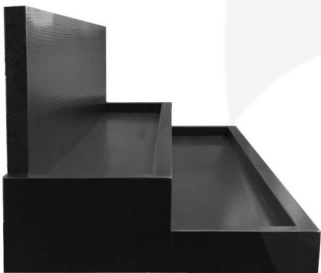

TETBURY GREEN PINE WECK JAR DISPLAY STAND 840X265X220

SKU: DSPIN840265220TG

£160.97 Excl. VAT

- Solid Pine - robust for everyday use
- Great range of colours - match your design
- Tiered display - great for presentation

GALLERY IMAGES

TETBURY GREEN PINE WECK JAR DISPLAY STAND 840X265X220

This Tetbury Green Painted Pine Weck Jar Display Stand 840x265x220 is available in a range of great colours. It is ideal for creating a bright breakfast buffet.

[Browse here for our full range of food & beverage display risers](#)

ADDITIONAL INFORMATION

Dimensions	840 × 265 × 220 mm
Colour	Tetbury Green
Wood	Pine
Finish	Painted