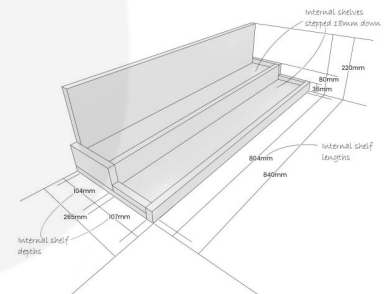

TETBURY GREEN PINE WECK JAR DISPLAY STAND 840X265X220

SKU: DSPIN840265220TG

£160.97 Excl. VAT

- Solid Pine - robust for everyday use
- Great range of colours - match your design
- Tiered display - great for presentation

GALLERY IMAGES

Pine Weck Jar Display Stand | 840x265x220

All measurements are external unless otherwise stated

TETBURY GREEN PINE WECK JAR DISPLAY STAND 840X265X220

This Tetbury Green Painted Pine Weck Jar Display Stand 840x265x220 is available in a range of great colours. It is ideal for creating a bright breakfast buffet.

[Browse here for our full range of food & beverage display risers](#)

ADDITIONAL INFORMATION

Dimensions	840 × 265 × 220 mm
Colour	Tetbury Green
Wood	Pine
Finish	Painted