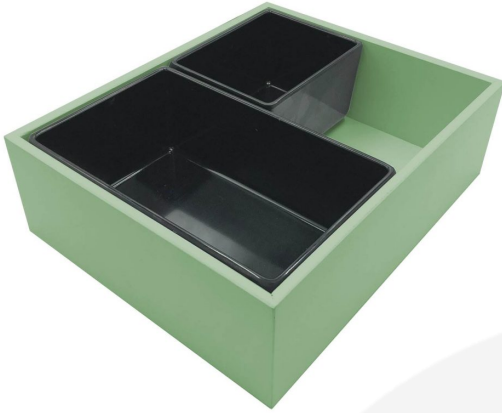

TETBURY GREEN PLY DOUBLE CROCK HOUSING 350X283X106

SKU: CH2-350283106TG

£41.10 Excl. VAT

- Double crock housing - fits your standard crock
- Selection of colours - match your style
- Robust design - for frequent use

GALLERY IMAGES

Double Crock Housing | 350x283x106

All measurements are external unless otherwise stated

TETBURY GREEN PLY DOUBLE CROCK HOUSING 350X283X106

A unique and modern alternative to your usual crock housing deli systems. This Tetbury Green Painted Ply Double Crock Housing 350x283x106 will fit standard size crocks and is robustly made from 9mm ply. It is available in a selection of painted finishes.

ADDITIONAL INFORMATION

Dimensions	350 × 283 × 106 mm
Colour	Tetbury Green
Wood	Plywood
What it holds	Crocks
Capacity	Double
Finish	Painted
Compartments	1 Compartment