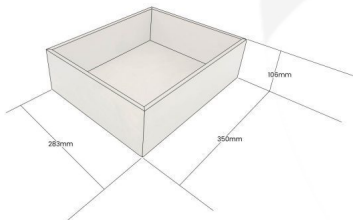

TETBURY GREEN PLY DOUBLE CROCK HOUSING 350X283X106

SKU: CH2-350283106TG

£41.10 Excl. VAT

- Double crock housing - fits your standard crock
- Selection of colours - match your style
- Robust design - for frequent use

GALLERY IMAGES

Double Crock Housing | 350x283x106

All measurements are external unless otherwise stated

TETBURY GREEN PLY DOUBLE CROCK HOUSING 350X283X106

A unique and modern alternative to your usual crock housing deli systems. This Tetbury Green Painted Ply Double Crock Housing 350x283x106 will fit standard size crocks and is robustly made from 9mm ply. It is available in a selection of painted finishes.

ADDITIONAL INFORMATION

Dimensions	350 × 283 × 106 mm
Colour	Tetbury Green
Wood	Plywood
What it holds	Crocks
Capacity	Double
Finish	Painted
Compartments	1 Compartment