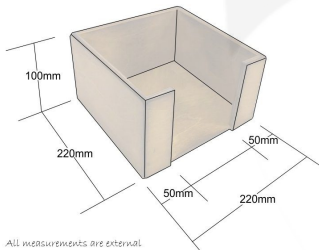

TETBURY GREEN PLY NAPKIN HOLDER 220X220X100

SKU: NHPLY220220100TG

£26.68 Excl. VAT

- 100mm tall - very easy access
- Sustainable birch ply - great ecological credentials

GALLERY IMAGES

napkin dispenser 220x220x100

TETBURY GREEN PLY NAPKIN HOLDER 220X220X100

The Tetbury Green Painted Ply Napkin Holder 220x220x100 is suitable for 200mm square napkins.

The access slot is 120mm wide providing ease of access

The napkin holder is available in a selection of classic colours to match your designs.

ADDITIONAL INFORMATION

Dimensions	220 x 220 x 100 mm
Colour	Tetbury Green
Wood	Plywood
Napkin Space	202 x 202
Compartments	1 Compartment
What it holds	Napkins
Finish	Painted