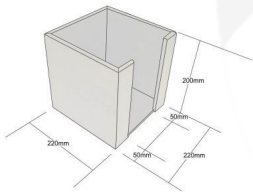

TETBURY GREEN PLY NAPKIN HOLDER 220X220X200

SKU: NHPLY220220200TG

£28.90 Excl. VAT

- 200mm tall - great capacity
- Selection of colours - match your scheme

GALLERY IMAGES

Napkin Holder | 220x220x200

All measurements are external unless otherwise stated

TETBURY GREEN PLY NAPKIN HOLDER 220X220X200

The Tetbury Green Painted Ply Napkin Holder 220x220x200 is suitable for 200mm square napkins.

The access slot is 120mm wide allowing easy access.

The napkin holder is available in a great range of colours to match your designs.

ADDITIONAL INFORMATION

Dimensions	220 x 220 x 200 mm
Colour	Tetbury Green
Wood	Plywood
Napkin Space	202 x 202
Compartments	1 Compartment
What it holds	Napkins
Finish	Painted