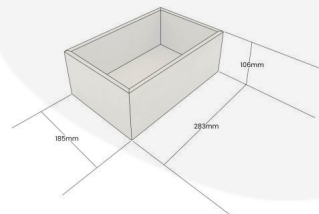

TETBURY GREEN PLY SINGLE CROCK HOUSING 283X185X106

SKU: CH1-283185106TG

£38.93 Excl. VAT

- Single crock housing - fits your standard crock
- Selection of colours - match your style
- Robust design - for frequent use

GALLERY IMAGES

Single Crock Housing | 283x185x106

All measurements are external unless otherwise stated

TETBURY GREEN PLY SINGLE CROCK HOUSING 283X185X106

A unique and modern alternative to your usual crock housing deli systems. This Tetbury Green Painted Ply Single Crock Housing 283x185x106 will fit standard size crocks it is robustly made from 9mm ply. It is available in a selection of painted finishes.

ADDITIONAL INFORMATION

Dimensions	283 × 185 × 106 mm
Colour	Tetbury Green
Wood	Plywood
Compartments	1 Compartment
What it holds	Crocks
Finish	Painted
Capacity	Single