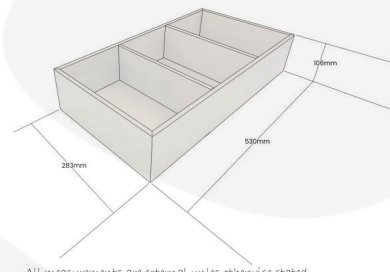

TETBURY GREEN PLY TRIPLE CROCK HOUSING 533X283X106

SKU: CH3-533283106TG

£43.27 Excl. VAT

- Triple crock housing - fits your standard crock
- Selection of colours - match your style
- Robust design - for frequent use
- FSC Ply - great ecological credentials

GALLERY IMAGES

Triple Crock Housing | 530x283x106

All measurements are external unless otherwise stated

TETBURY GREEN PLY TRIPLE CROCK HOUSING 533X283X106

A unique and modern alternative to your usual crock housing deli systems. This Tetbury Green Painted Ply Triple Crock Housing 533x283x106 will fit standard size crocks.

ADDITIONAL INFORMATION

| | |
|----------------------|--------------------|
| Dimensions | 533 × 283 × 106 mm |
| Colour | Tetbury Green |
| Wood | Plywood |
| Finish | Painted |
| What it holds | Crocks |
| Capacity | Triple |
| Compartments | 3 Compartments |