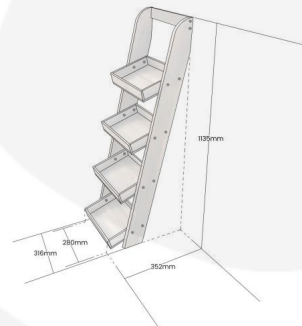

TETBURY GREEN SLIM 4-TIER SLANTED TRAY WALL LADDER DISPLAY STAND 316X352X1135

SKU: DSLN-3163521135TG

£146.63 Excl. VAT

- Against the wall or free standing - versatile
- Great range of colours - choose your style
- Robust build - for everyday use
- Slim design - perfect for filling space
- Slanted trays - maximising footprint

GALLERY IMAGES

4-tier Slanted Tray Wall Ladder Display Stand 316x352x1135

All measurements are external unless otherwise stated

TETBURY GREEN SLIM 4-TIER SLANTED TRAY WALL LADDER DISPLAY STAND 316X352X1135

This Tetbury Green Slim 4-tier slanted tray wall ladder display stand offers style and functionality. It is great for the home and ideal as a retail display stand.

The frame is made from solid pine which supports 4 of our [rustic boxes 280x210x53](#). This unique versatile design offers strength and durability with the classic look and feel of wood. It comes in a great range of colours.

If you prefer something a little more rustic then may like the [Rustic Slim 4-Tier Slanted Tray Wall Ladder Display Stand 316x352x1135](#)

ADDITIONAL INFORMATION

Dimensions	316 × 352 × 1135 mm
Assembly	Pre-assembled, Self Assembly (Flat Pack)
Mobility	Static
Number of Tiers	4-Tiers
Wood	Pine, Redwood
Colour	Tetbury Green
What it holds	Kitchen Fare, Merchandise
Location	Floor Standing, On the Wall
Compartments	4 Compartments
Finish	Painted