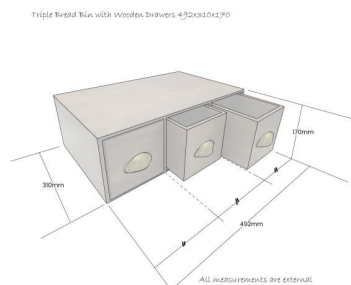

**TRIPLE BREAD BIN WITH WOOD  
 DRAWERS & CERAMIC KNOBS  
 490X310X170**

**SKU: BBPLY490310170RB "XXX"**  
**From £159.39 Excl. VAT**

- Triple drawer - Maximum capacity
- Two Orientations - versatile for space
- Choice of coloured knobs - match your surroundings
- Solid ply design - robust for everyday use

## TRIPLE BREAD BIN WITH WOOD DRAWERS & CERAMIC KNOBS 490X310X170

Our Mix & Match Triple Bread Bin with Wood Drawers & Ceramic Knobs 490x310x170 are a great way to lighten up your display or kitchen. There are a variety sizes, finishes and handles, should you be looking spruce up you setting. Don't be fooled by the name these Bread Bins are multipurpose. Why not use them in the office or bedroom to declutter and brighten up the space.

### ADDITIONAL INFORMATION

<b>Weight</b>	6.75 kg
<b>Dimensions</b>	490 × 310 × 170 mm
<b>Handle</b>	Black (BKCC), Blue (BLCC), Green (GRCC), Grey (GRYCC), Pink (PNKCC), Red (RDCC), Turquoise (TQCC), White (WHTCC), Yellow (YELCC)
<b>Wood</b>	Plywood
<b>Additional Material</b>	Ceramic
<b>Finish</b>	Stained, Lacquered
<b>Colour</b>	Rustic Brown
<b>Assembly</b>	Pre-assembled