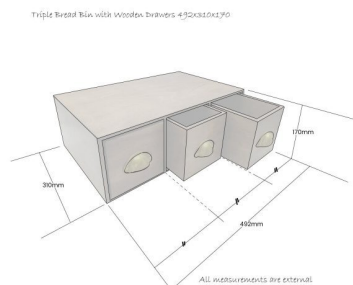

**TRIPLE BREAD BIN WITH WOOD  
 DRAWERS & CERAMIC KNOBS  
 490X310X170**

**SKU: BBPLY490310170RB "XXX"**  
**From £159.39 Excl. VAT**

- Triple drawer - Maximum capacity
- Two Orientations - versatile for space
- Choice of coloured knobs - match your surroundings
- Solid ply design - robust for everyday use

## TRIPLE BREAD BIN WITH WOOD DRAWERS & CERAMIC KNOBS 490X310X170

Our Mix & Match Triple Bread Bin with Wood Drawers & Ceramic Knobs 490x310x170 are a great way to lighten up your display or kitchen. There are a variety sizes, finishes and handles, should you be looking spruce up you setting. Don't be fooled by the name these Bread Bins are multipurpose. Why not use them in the office or bedroom to declutter and brighten up the space.

### ADDITIONAL INFORMATION

<b>Weight</b>	6.75 kg
<b>Dimensions</b>	490 × 310 × 170 mm
<b>Handle</b>	Black (BKCC), Blue (BLCC), Green (GRCC), Grey (GRYCC), Pink (PNKCC), Red (RDCC), Turquoise (TQCC), White (WHTCC), Yellow (YELCC)
<b>Wood</b>	Plywood
<b>Additional Material</b>	Ceramic
<b>Finish</b>	Stained, Lacquered
<b>Colour</b>	Rustic Brown
<b>Assembly</b>	Pre-assembled