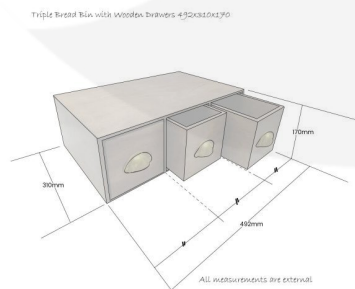

**TRIPLE RUSTIC BROWN BREAD BIN
 WITH WOOD DRAWERS & CUP
 HANDLES 490X310X170**

**SKU: BBPLY490310170RB-"XXX"
 From £159.39 Excl. VAT**

- Triple drawer - Maximum capacity
- Two Orientations - versatile for space
- Choice of cup handles - match your surroundings
- Solid ply design - robust for everyday use

VARIATIONS

- Distressed Brass Cup (DBSC)
- Distressed Bronze Cup (DBZC)
- Brass Cup (BSC)

Handle

GALLERY IMAGES

TRIPLE RUSTIC BROWN BREAD BIN WITH DRAWERS AND CUP HANDLES 490X310X170

Our Mix & Match Triple Rustic Brown Bread Bin with Wood Drawers & Cup Handles are a great way to lighten up your display or kitchen. There are a variety sizes, finishes and handles, should you be looking spruce up you setting. Don't me fooled by the name these Bread Bins are multipurpose. Why not use them in the office or bedroom to declutter and brighten up the space.

ADDITIONAL INFORMATION

Weight	6.75 kg
Dimensions	490 × 310 × 170 mm
Finish	Stained, Lacquered
Handle	Brass Cup (BSC), Distressed Brass Cup (DBSC), Distressed Bronze Cup (DBZC)
Additional Material	Metal
Colour	Rustic Brown
Assembly	Pre-assembled